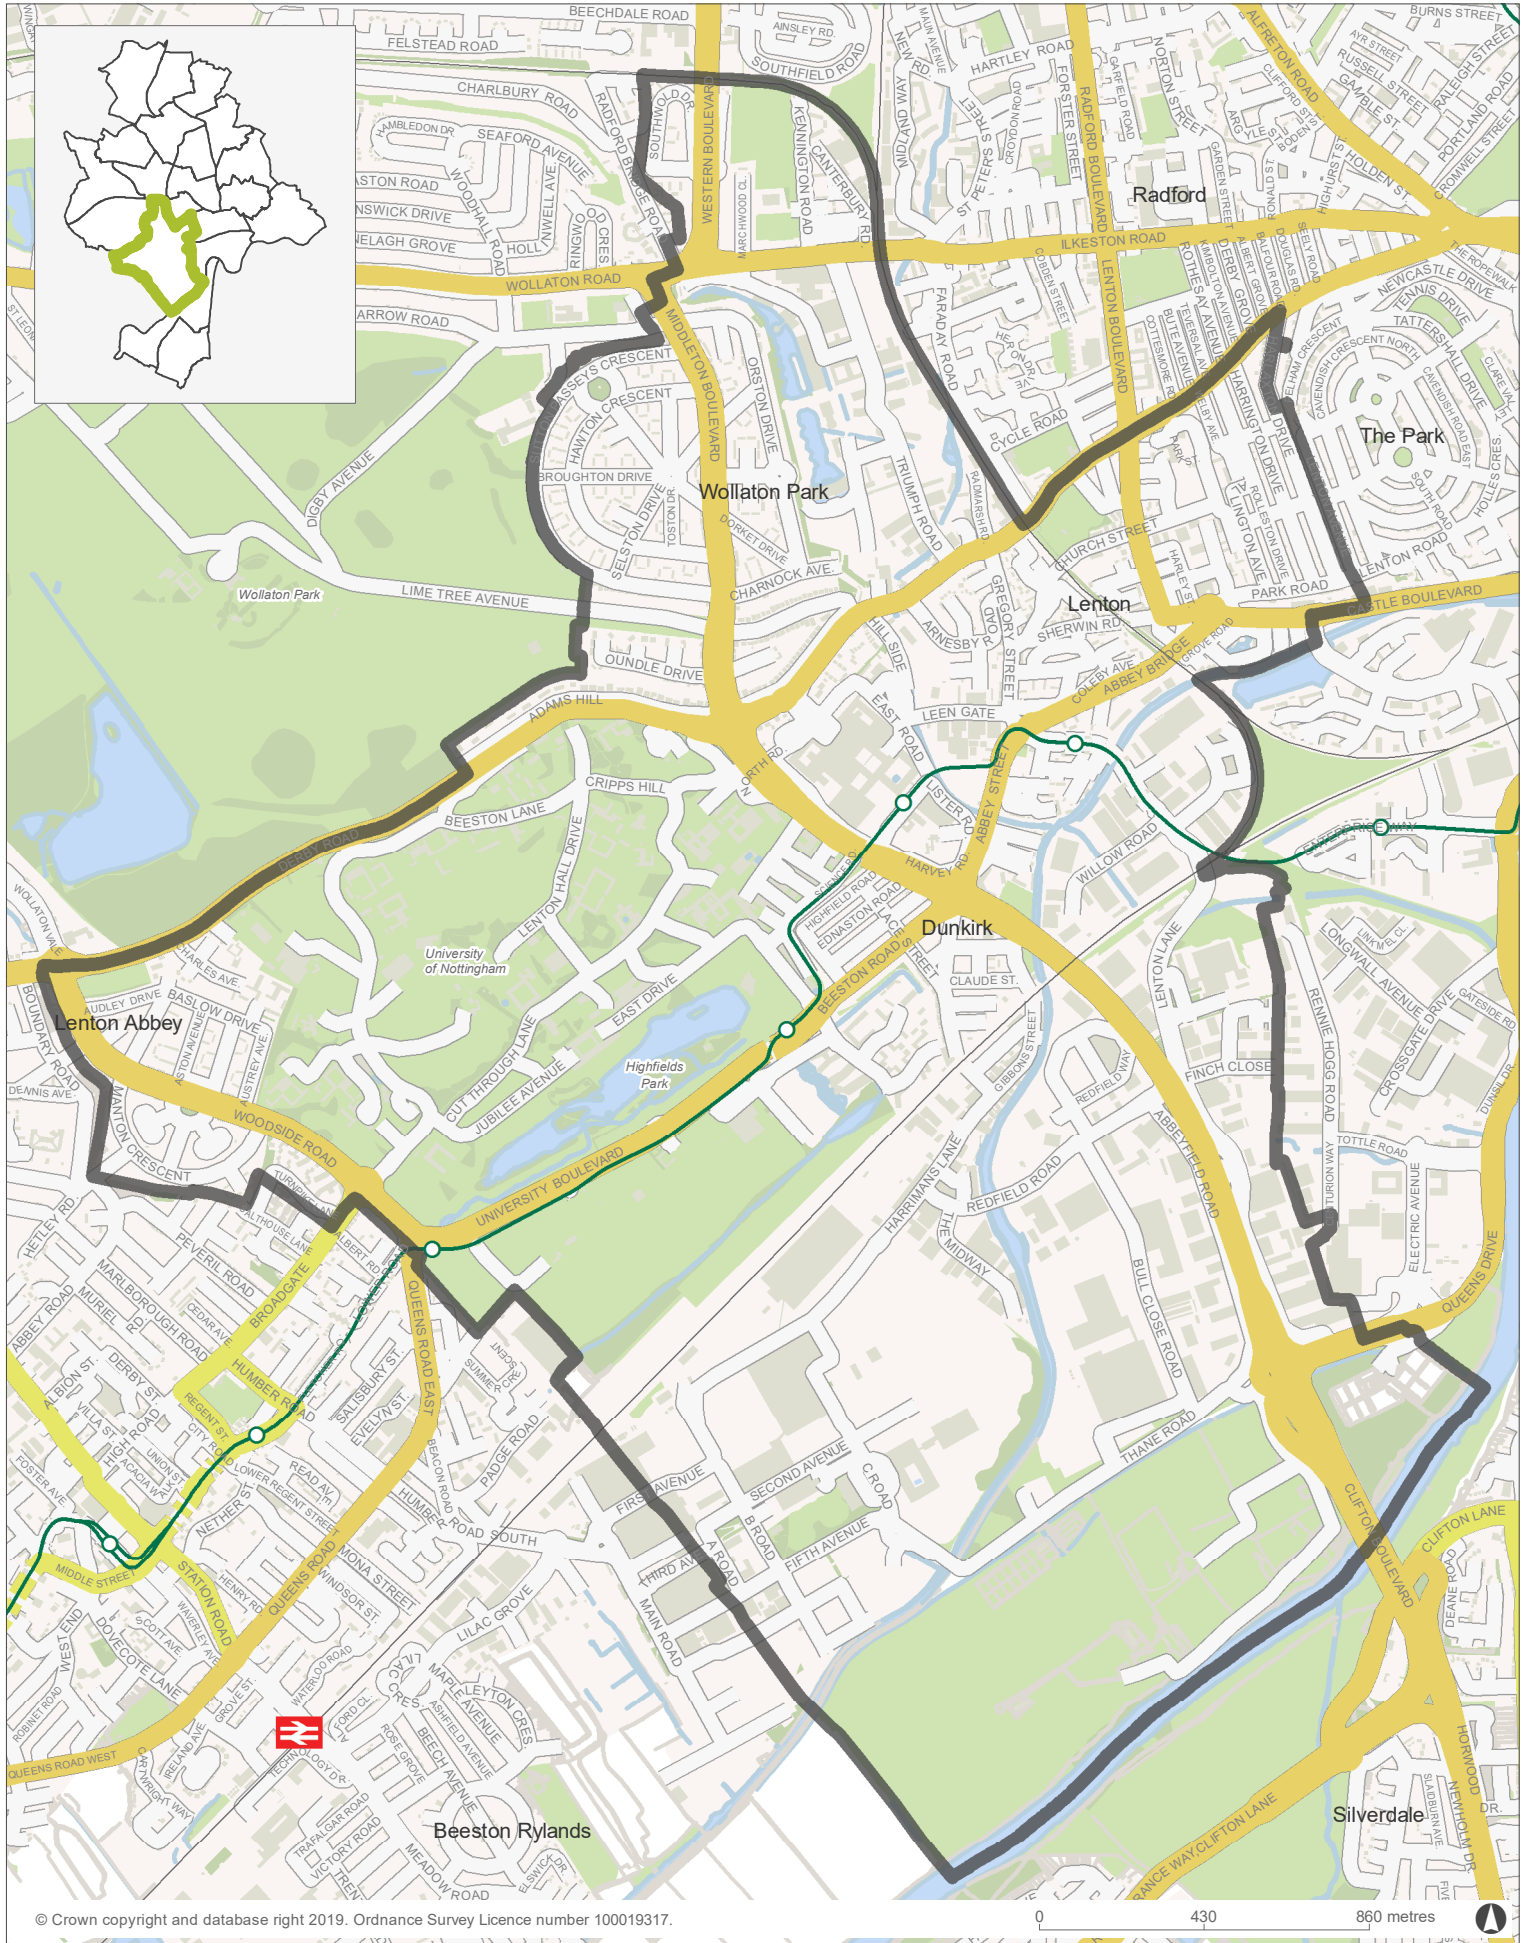

Nottingham City Wards 2019 | Lenton and Wollaton East

 Ward Boundary

GIS team

Nottingham City Council