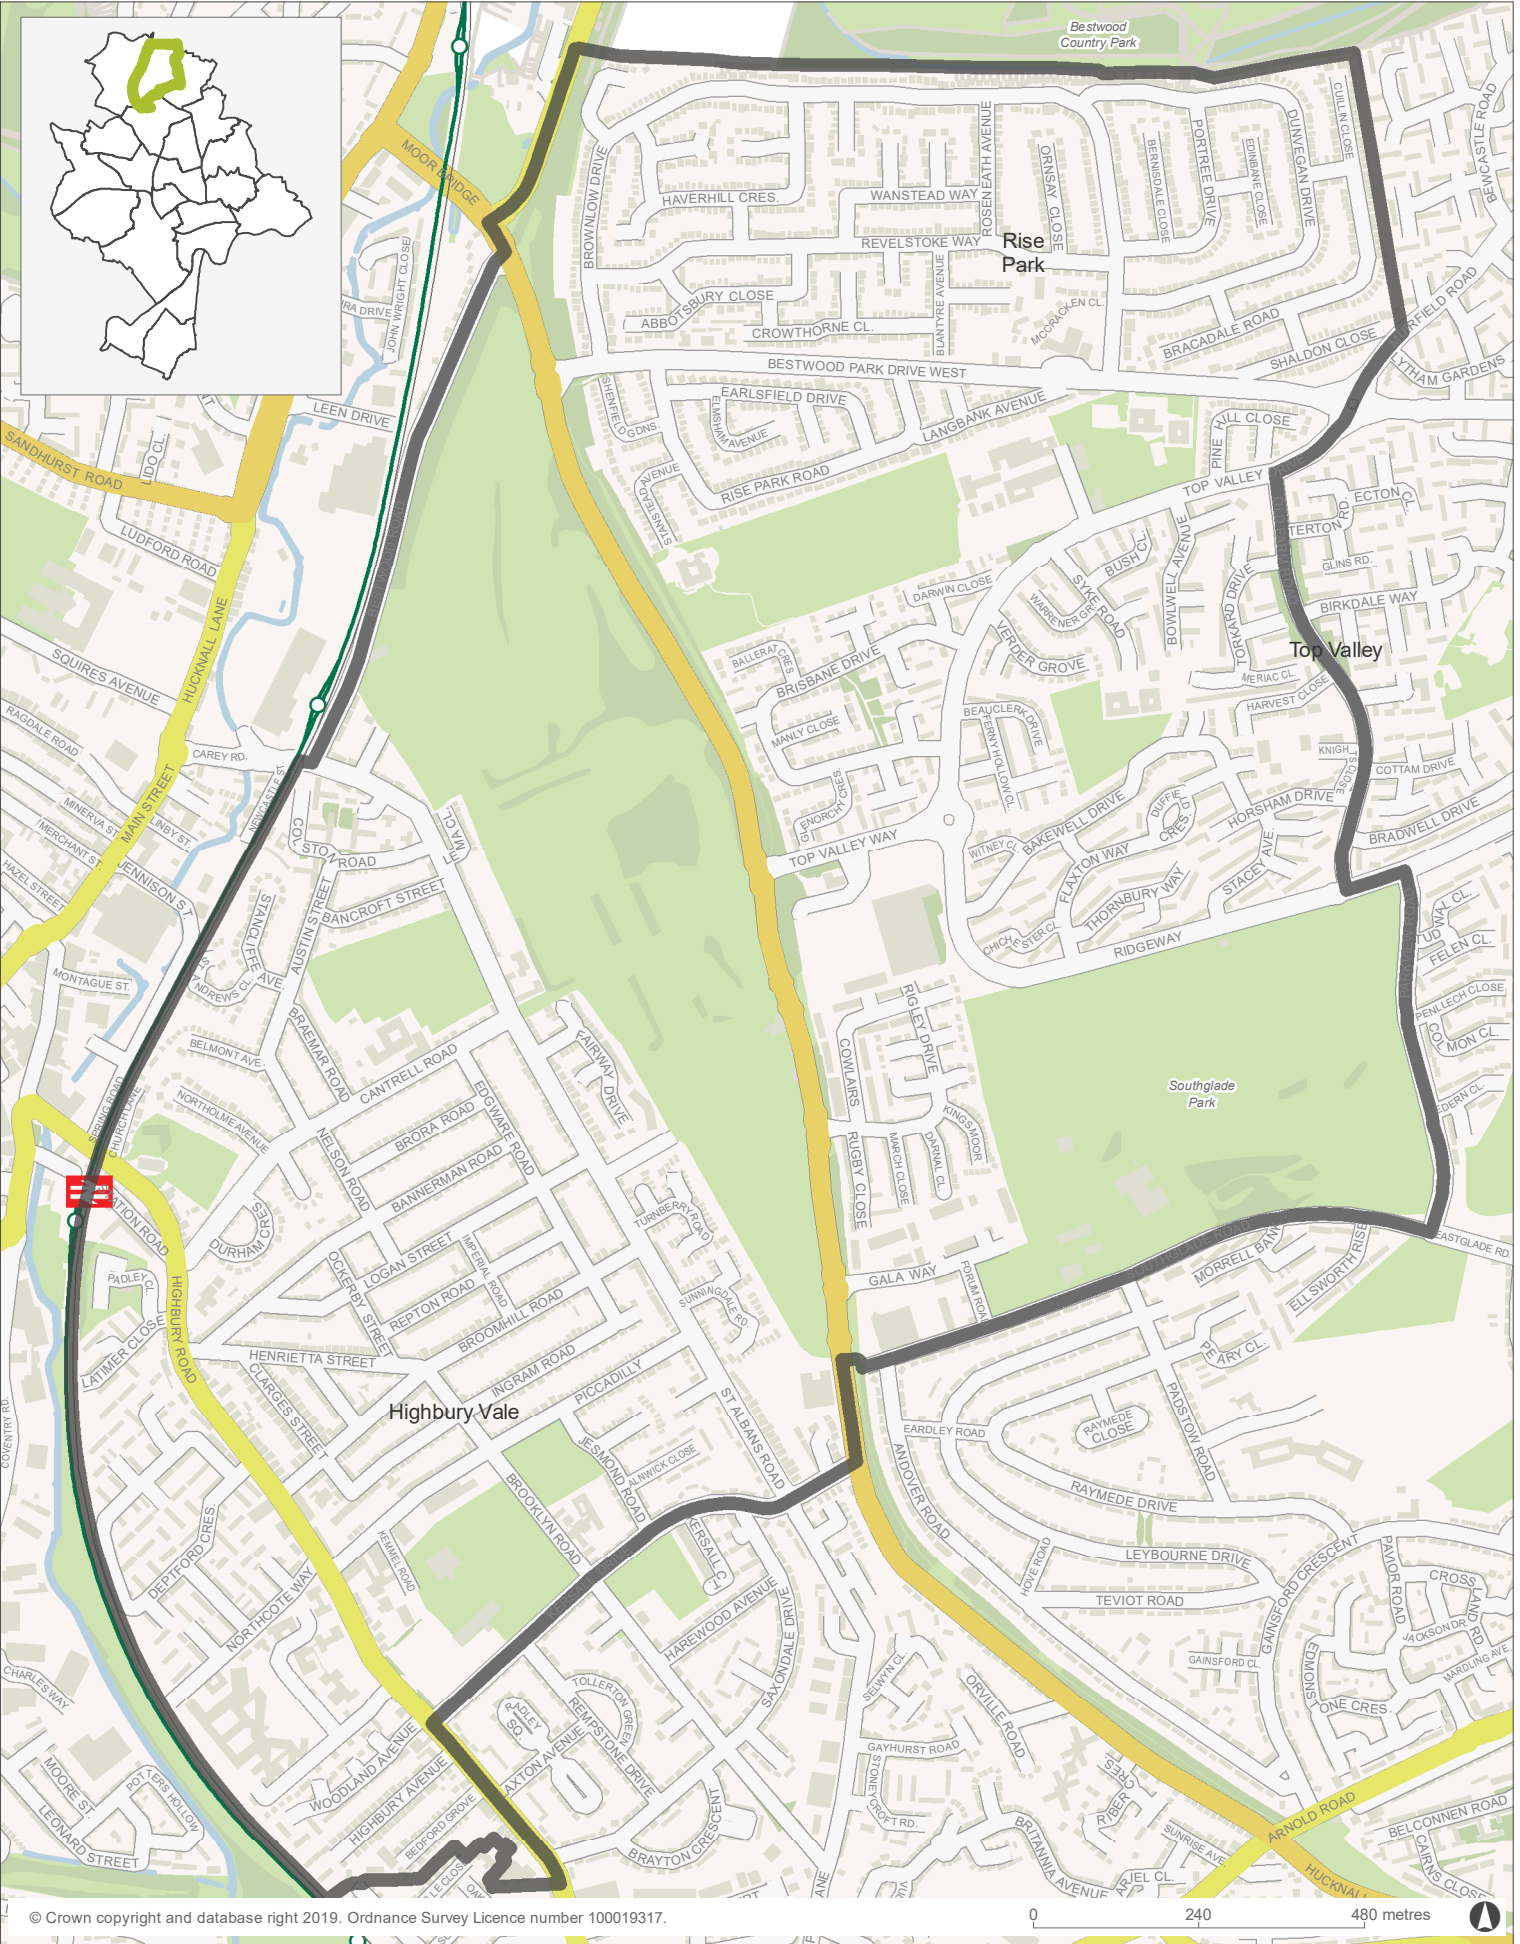

Nottingham City Wards 2019 | Bulwell Forest

© Crown copyright and database right 2019. Ordnance Survey Licence number 100019317.

 Ward Boundary