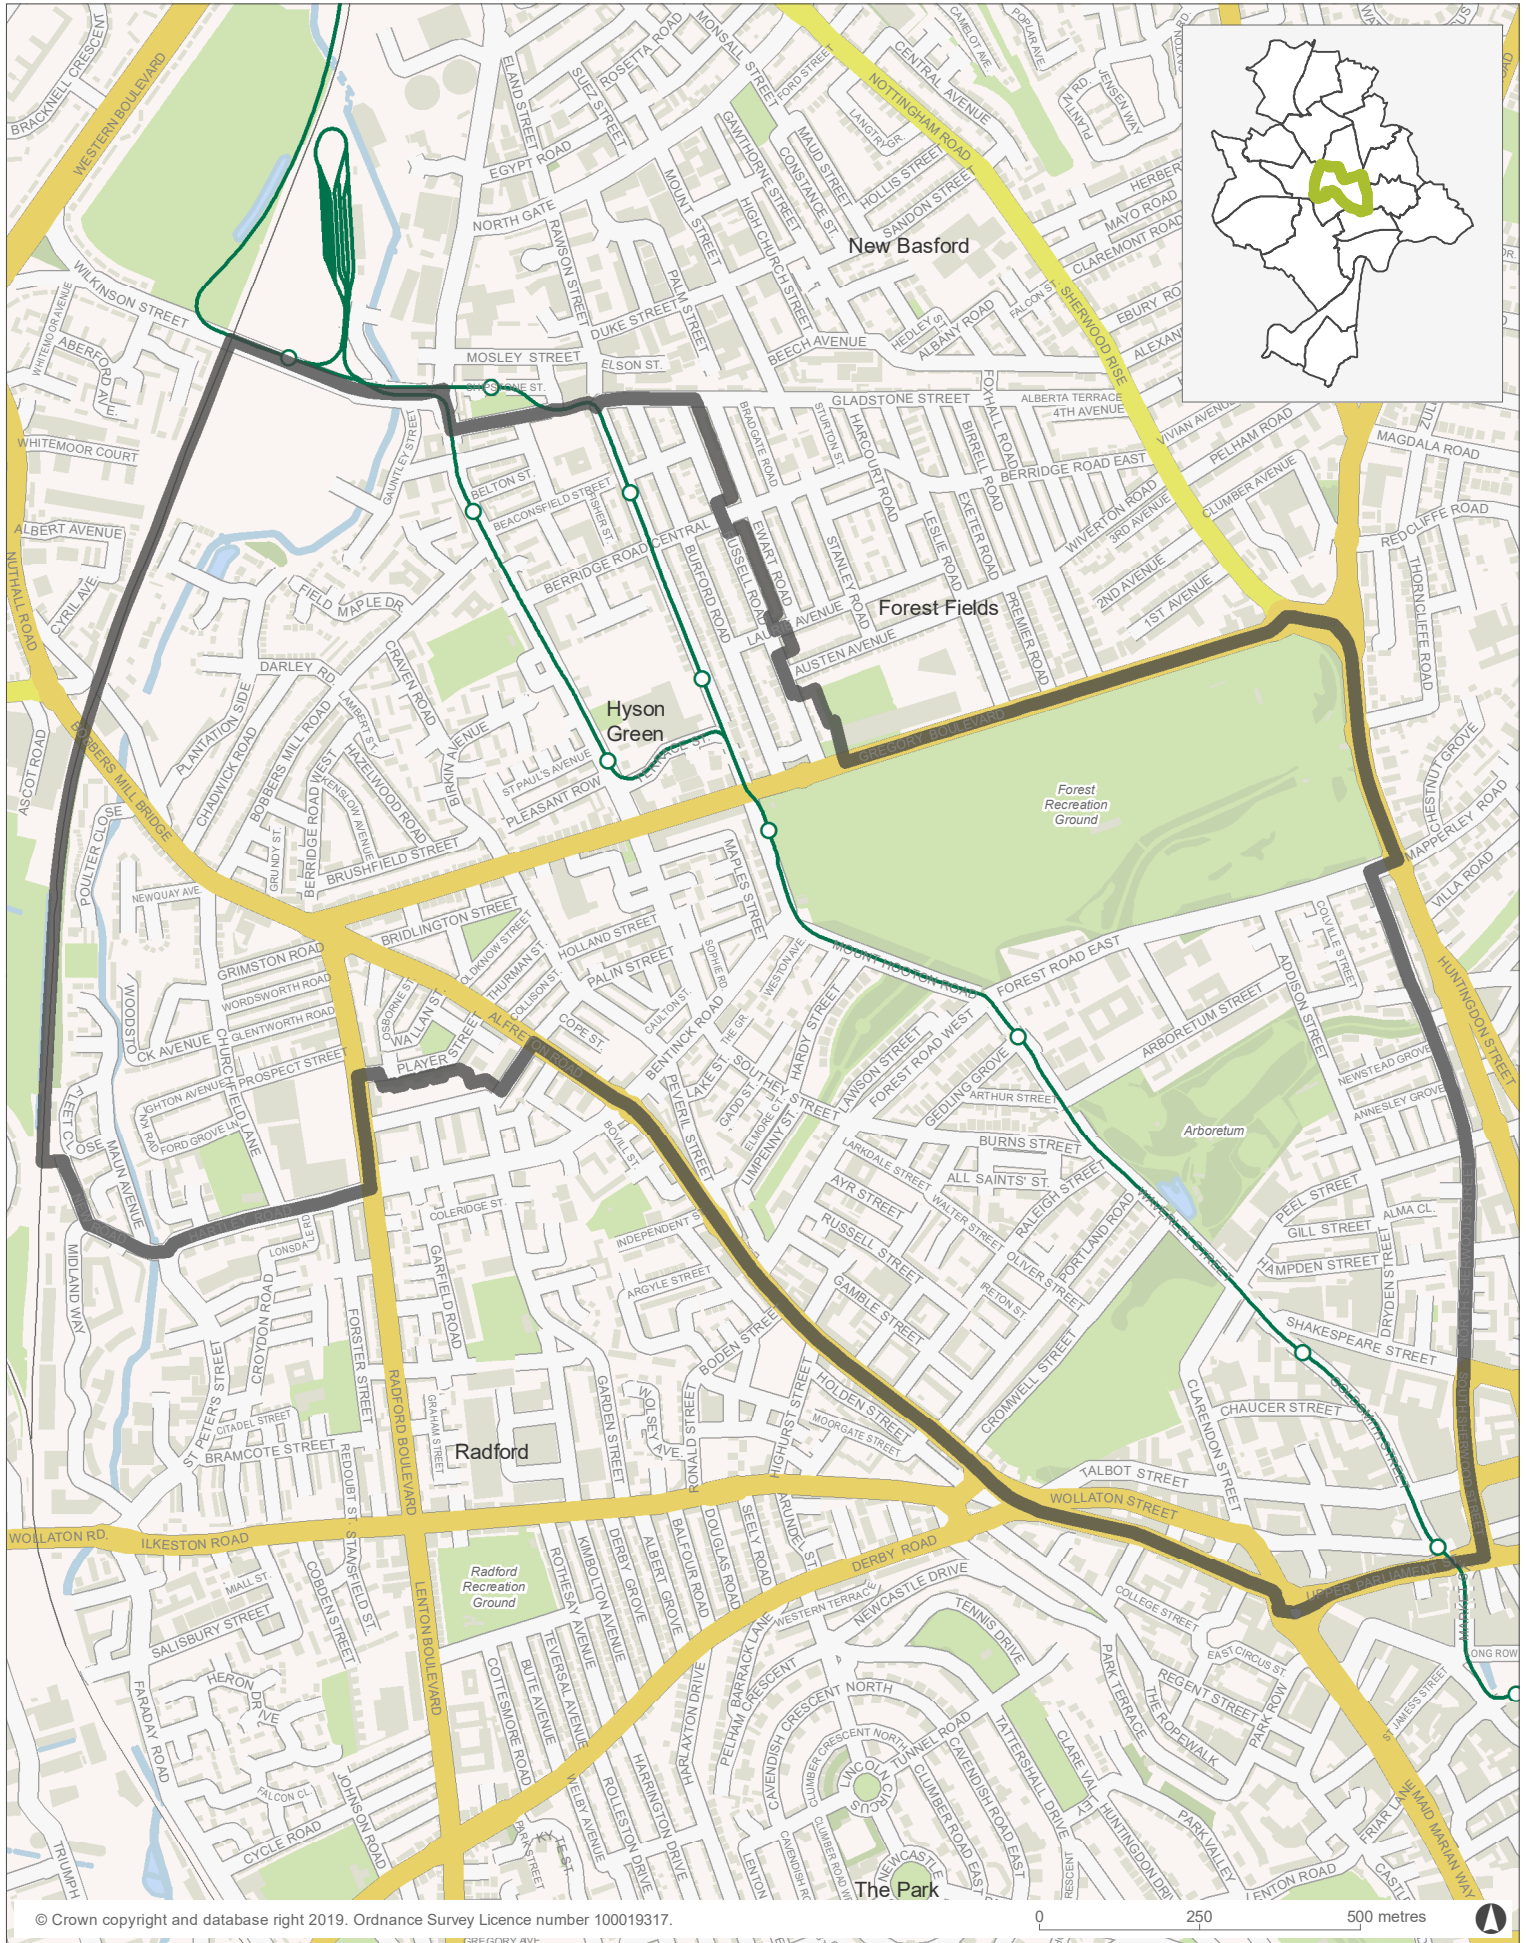

Nottingham City Wards 2019 | Hyson Green and Arboretum

© Crown copyright and database right 2019. Ordnance Survey Licence number 100019317.

 Ward Boundary

GIS team

Nottingham City Council