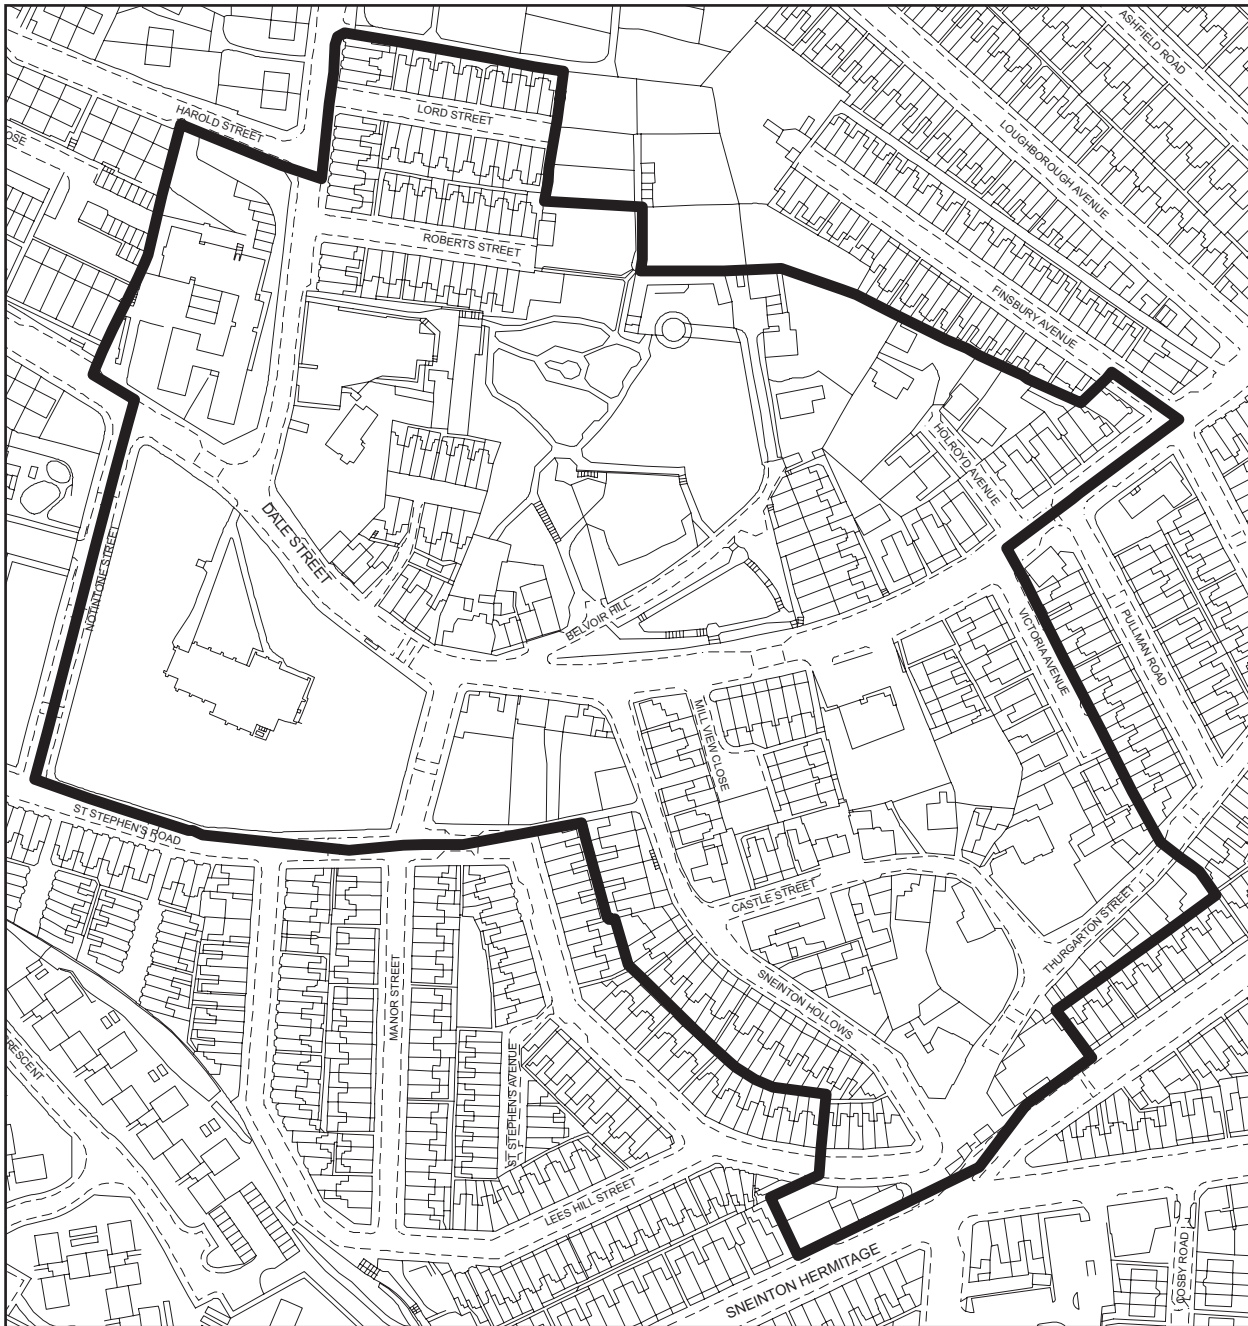

Addendum to the Nottingham Local Plan November 2005

The boundary of the Sneinton Conservation Area detailed on the Proposals Map (South Sheet) of the Nottingham Local Plan has been drawn incorrectly. The map below details the true boundary of the Sneinton Conservation Area as amended in 1982.

 Sneinton Conservation Area Boundary

© Crown copyright. All rights reserved. 100019317. 2007.

Scale: 1:2,500

**Nottingham
City Council**

City Development