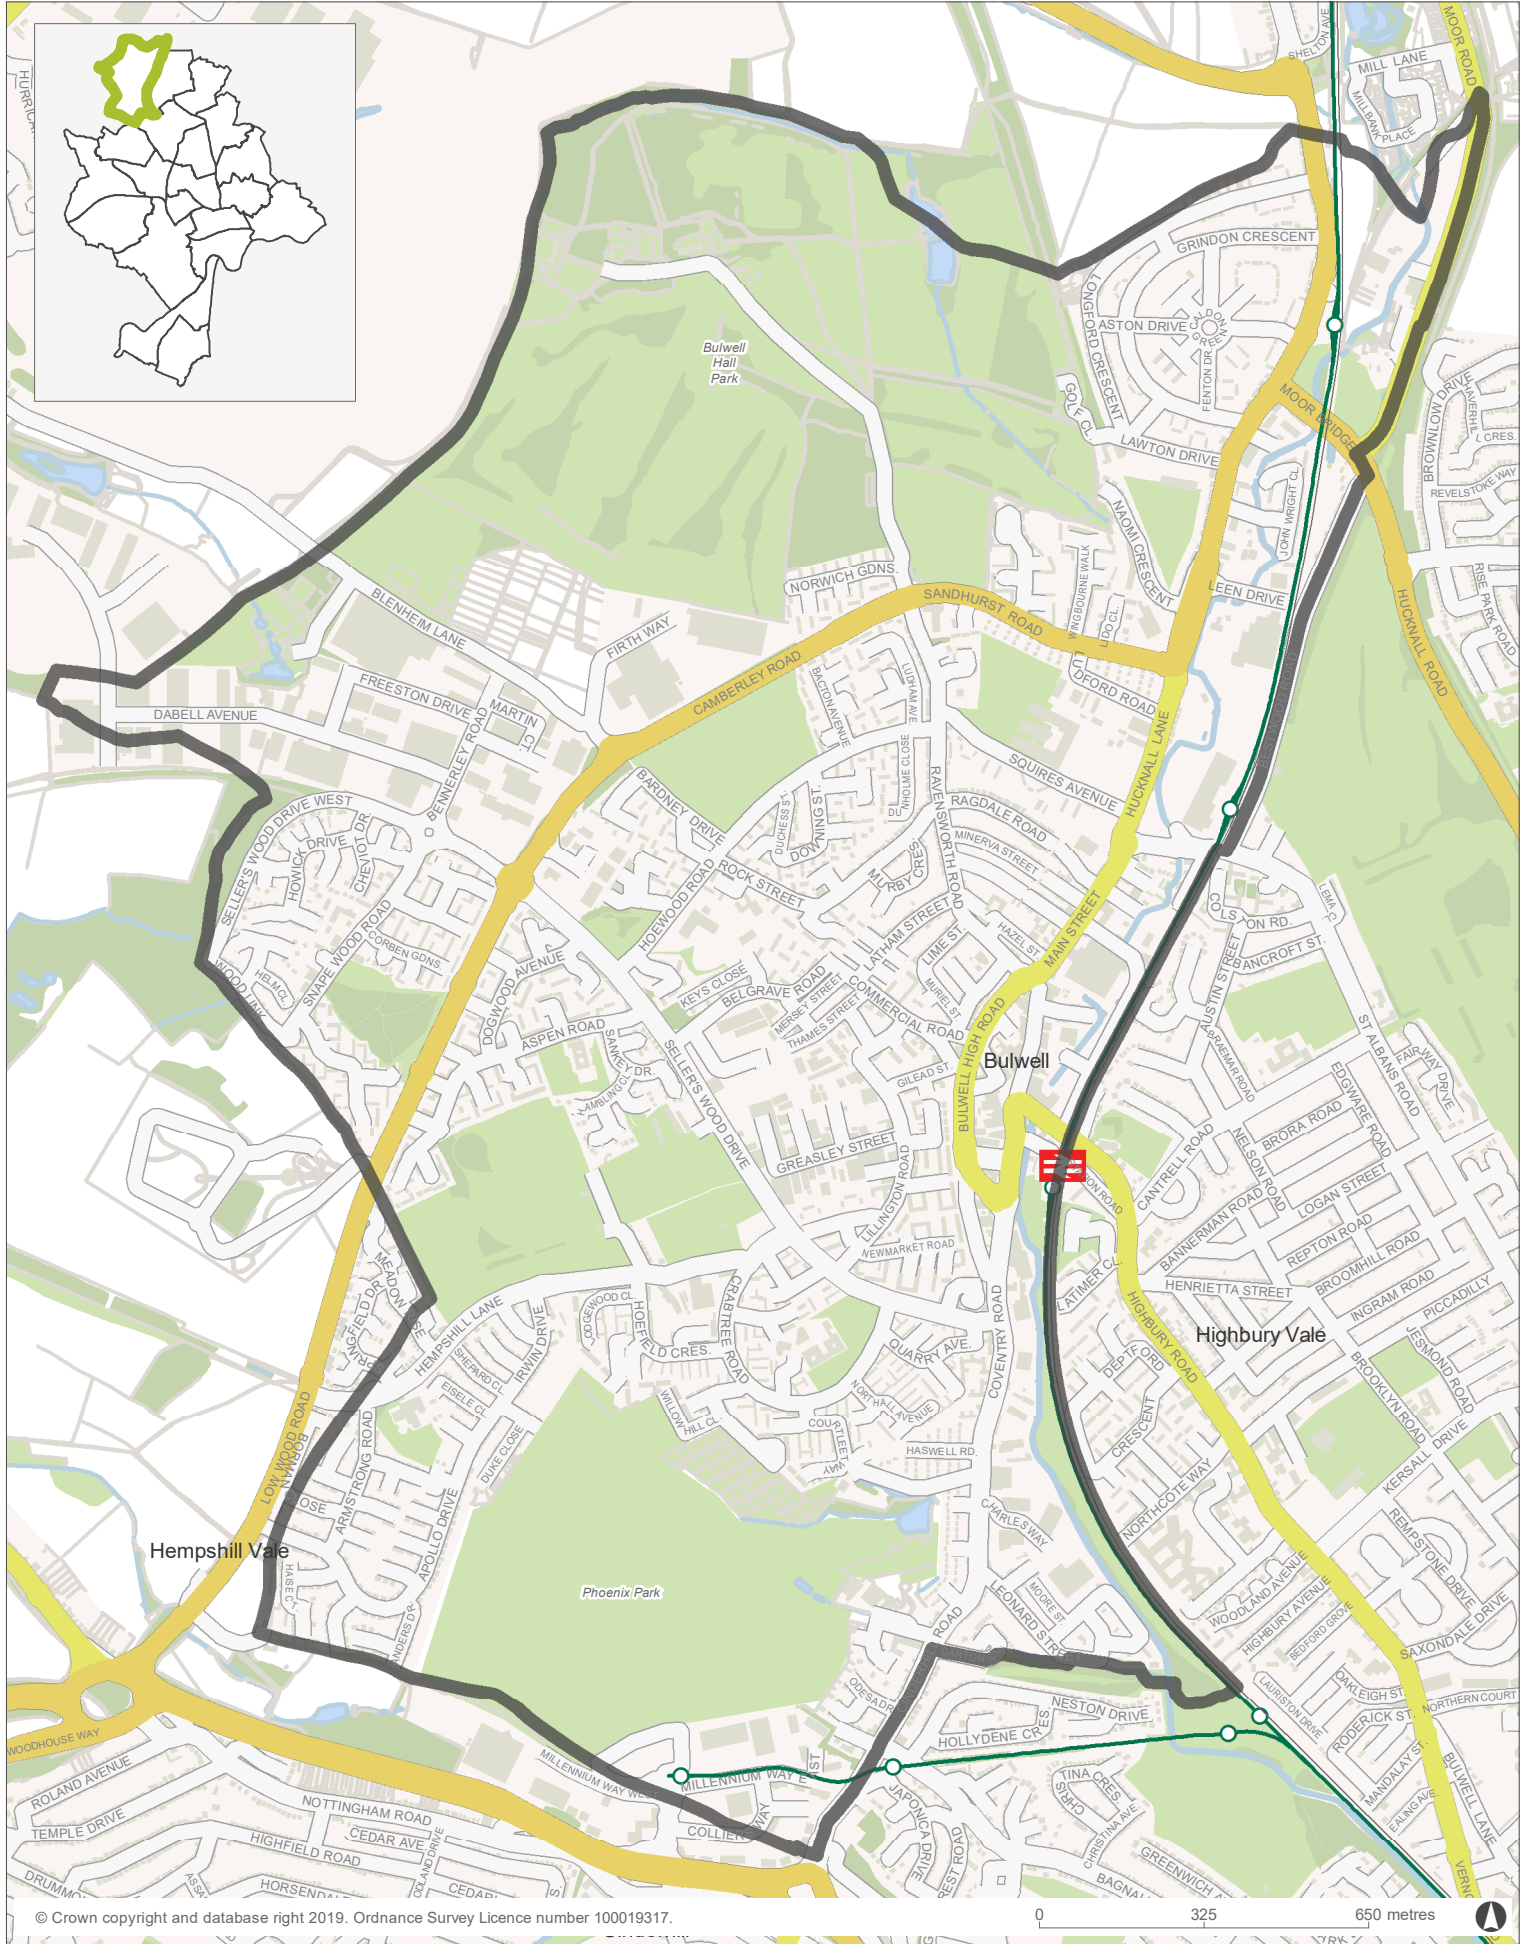

Nottingham City Wards 2019 | **Bulwell**

© Crown copyright and database right 2019. Ordnance Survey Licence number 100019317.

0 325 650 metres

 Ward Boundary

Nottingham City Council