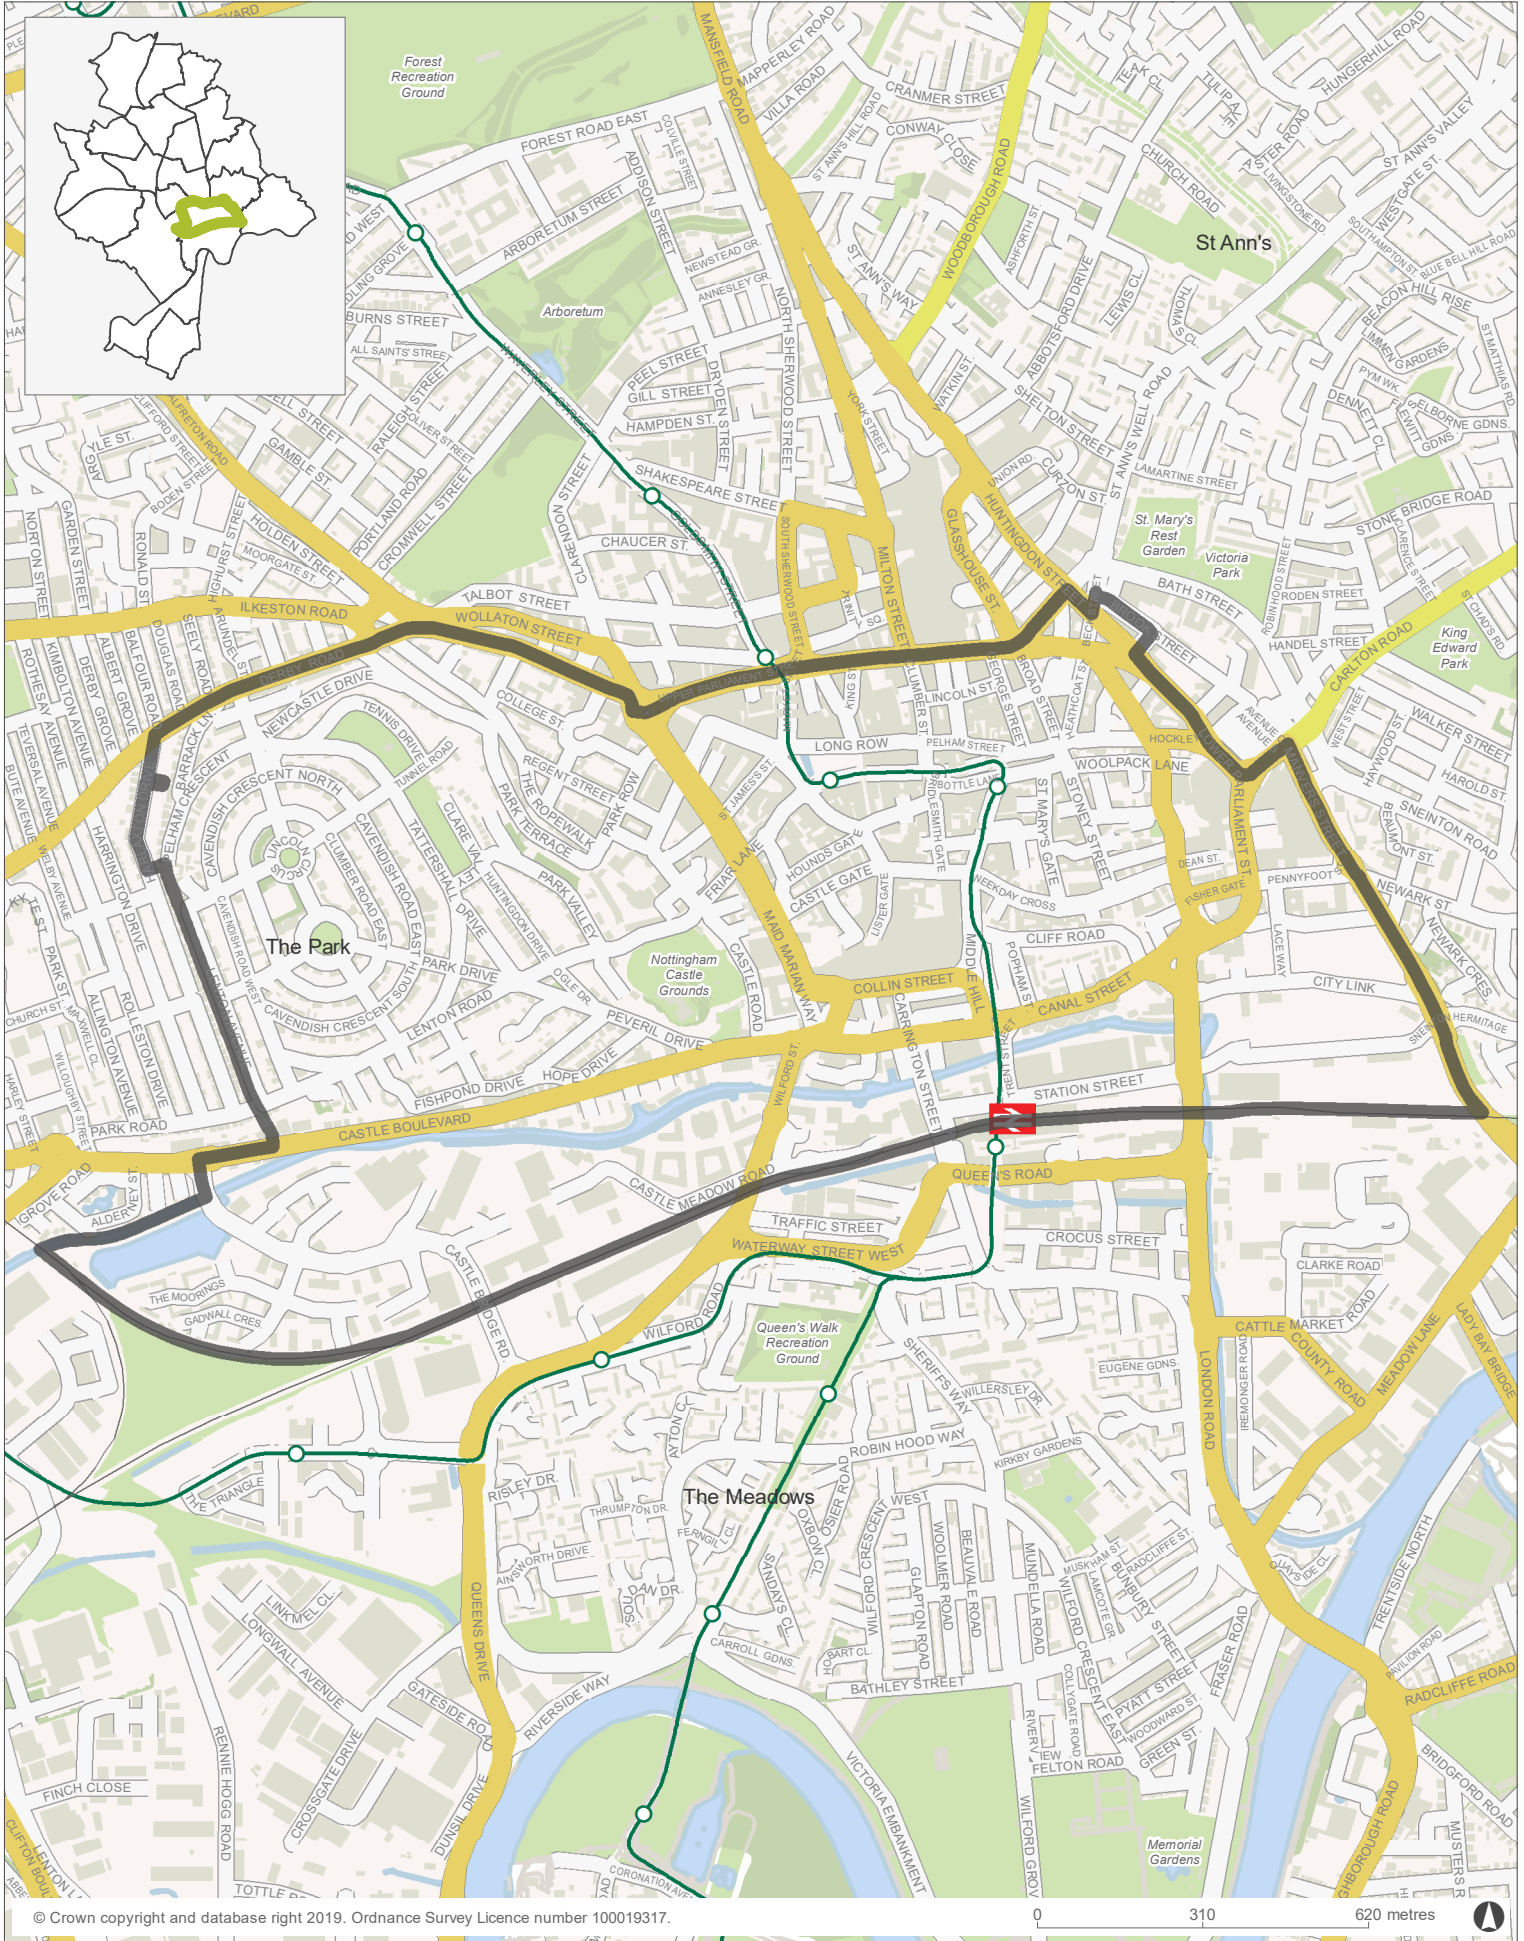

Nottingham City Wards 2019 | Castle

© Crown copyright and database right 2019. Ordnance Survey Licence number 100019317.

 Ward Boundary