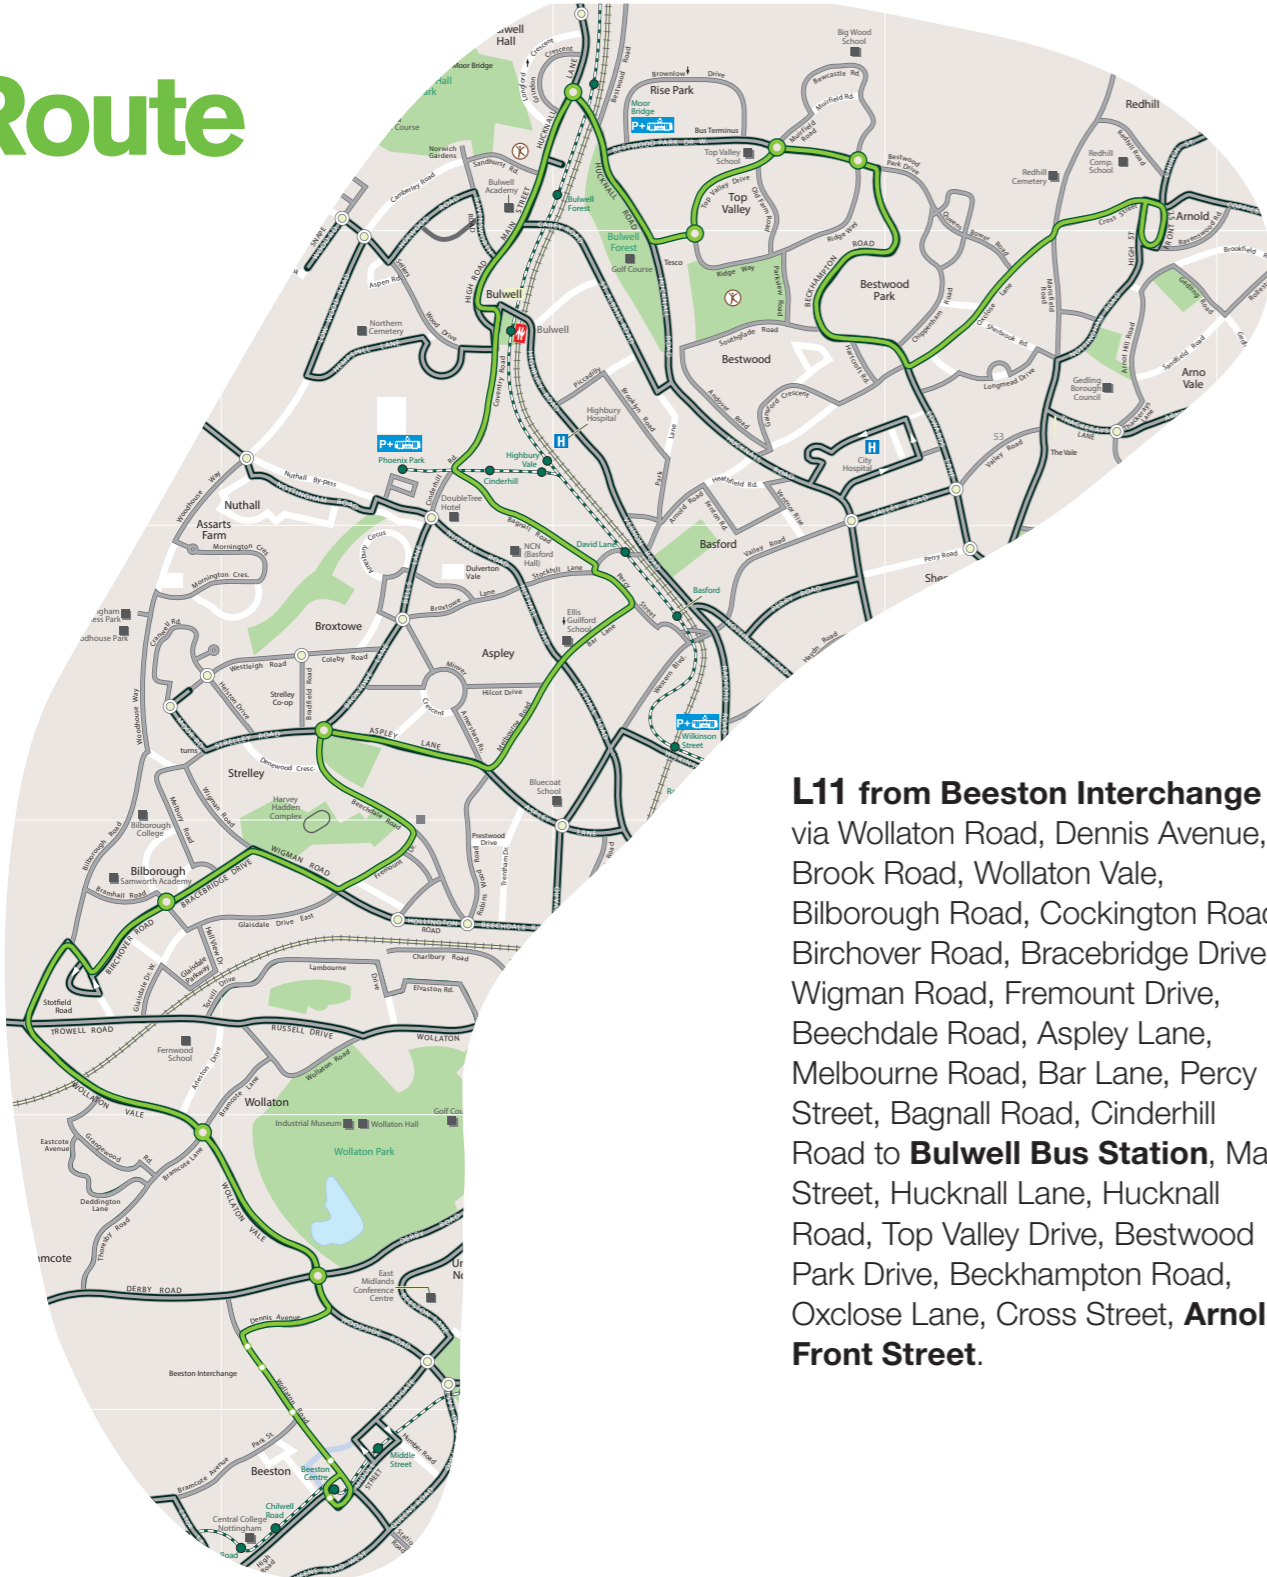

Route

L11 from Beeston Interchange
via Wollaton Road, Dennis Avenue,
Brook Road, Wollaton Vale,
Bilborough Road, Cockington Road,
Birchover Road, Bracebridge Drive,
Wigman Road, Fremount Drive,
Beechdale Road, Aspley Lane,
Melbourne Road, Bar Lane, Percy
Street, Bagnall Road, Cinderhill
Road to **Bulwell Bus Station**, Main
Street, Hucknall Lane, Hucknall
Road, Top Valley Drive, Bestwood
Park Drive, Beckhampton Road,
Oxclose Lane, Cross Street, **Arnold
Front Street.**

Saturday

Beeston Interchange	0820	then every hour until	1620
Beeston, Central Avenue	0825		1625
Wollaton Vale, Rosedale Dr	0831		1631
Bracebridge Drive Shops	0838		1638
Fremount Dr, Wigman Rd	0841		1641
Beechdale Road Top	0846		1646
Aspley Ln, Melbourne Rd	0850		1650
Basford, Percy Street	0854		1654
Bagnall Rd/Tricornia Dr	0856		1656
Bulwell Bus Station	0905		1705
Morrison's Car Park	0910		1710
Top Valley Way Tesco	0918		1718
Elmbridge Shops	0925		1725
Harvester	0931		1731
Arnold Front Street	0938		1738

Saturday

Arnold Front Street	0840	then every hour until	1640
Harvester	0843		1643
Elmbridge Shops	0850		1650
Top Valley Way Tesco	0857		1657
Morrison's Car Park	0904		1704
Bulwell Bus Station	0912		1712
Bagnall Rd/Tricornia Dr	0916		1716
Basford, Percy Street	0920		1720
Aspley Ln, Melbourne Rd	0924		1724
Beechdale Road Top	0928		1728
Fremount Dr, Wigman Rd	0932		1732
Bracebridge Drive Shops	0935		1735
Wollaton Vale, Rosedale Dr	0942		1742
Beeston, Central Avenue	0948		1748
Beeston Interchange	0953		1753