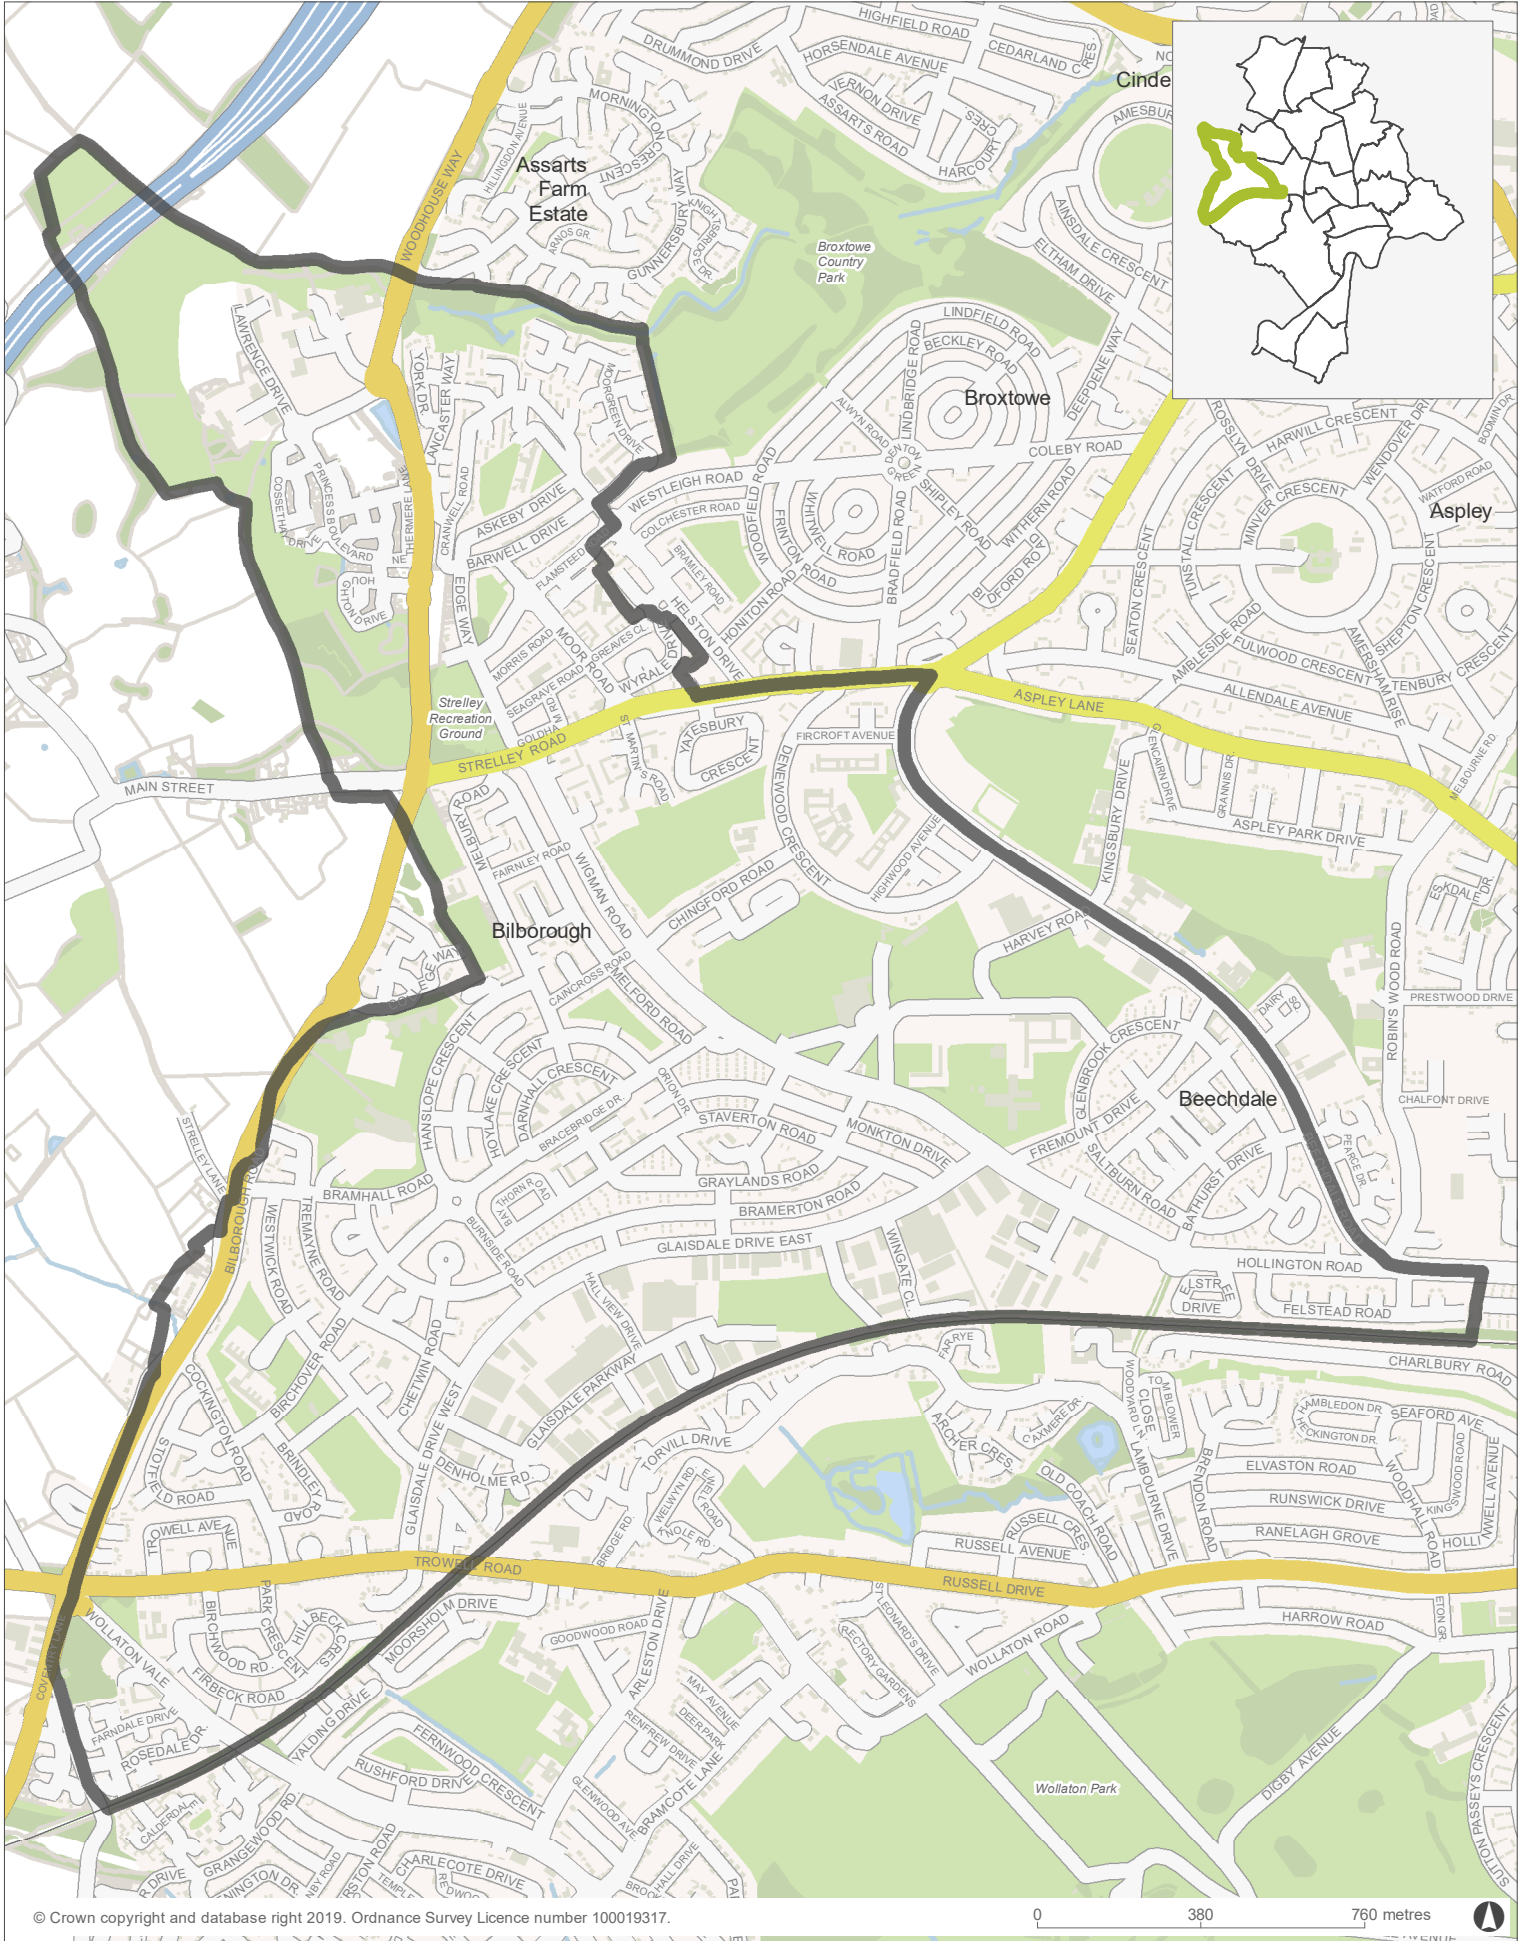

# Nottingham City Wards 2019 | Bilborough

© Crown copyright and database right 2019. Ordnance Survey Licence number 100019317.

 Ward Boundary

GIS team

Nottingham City Council