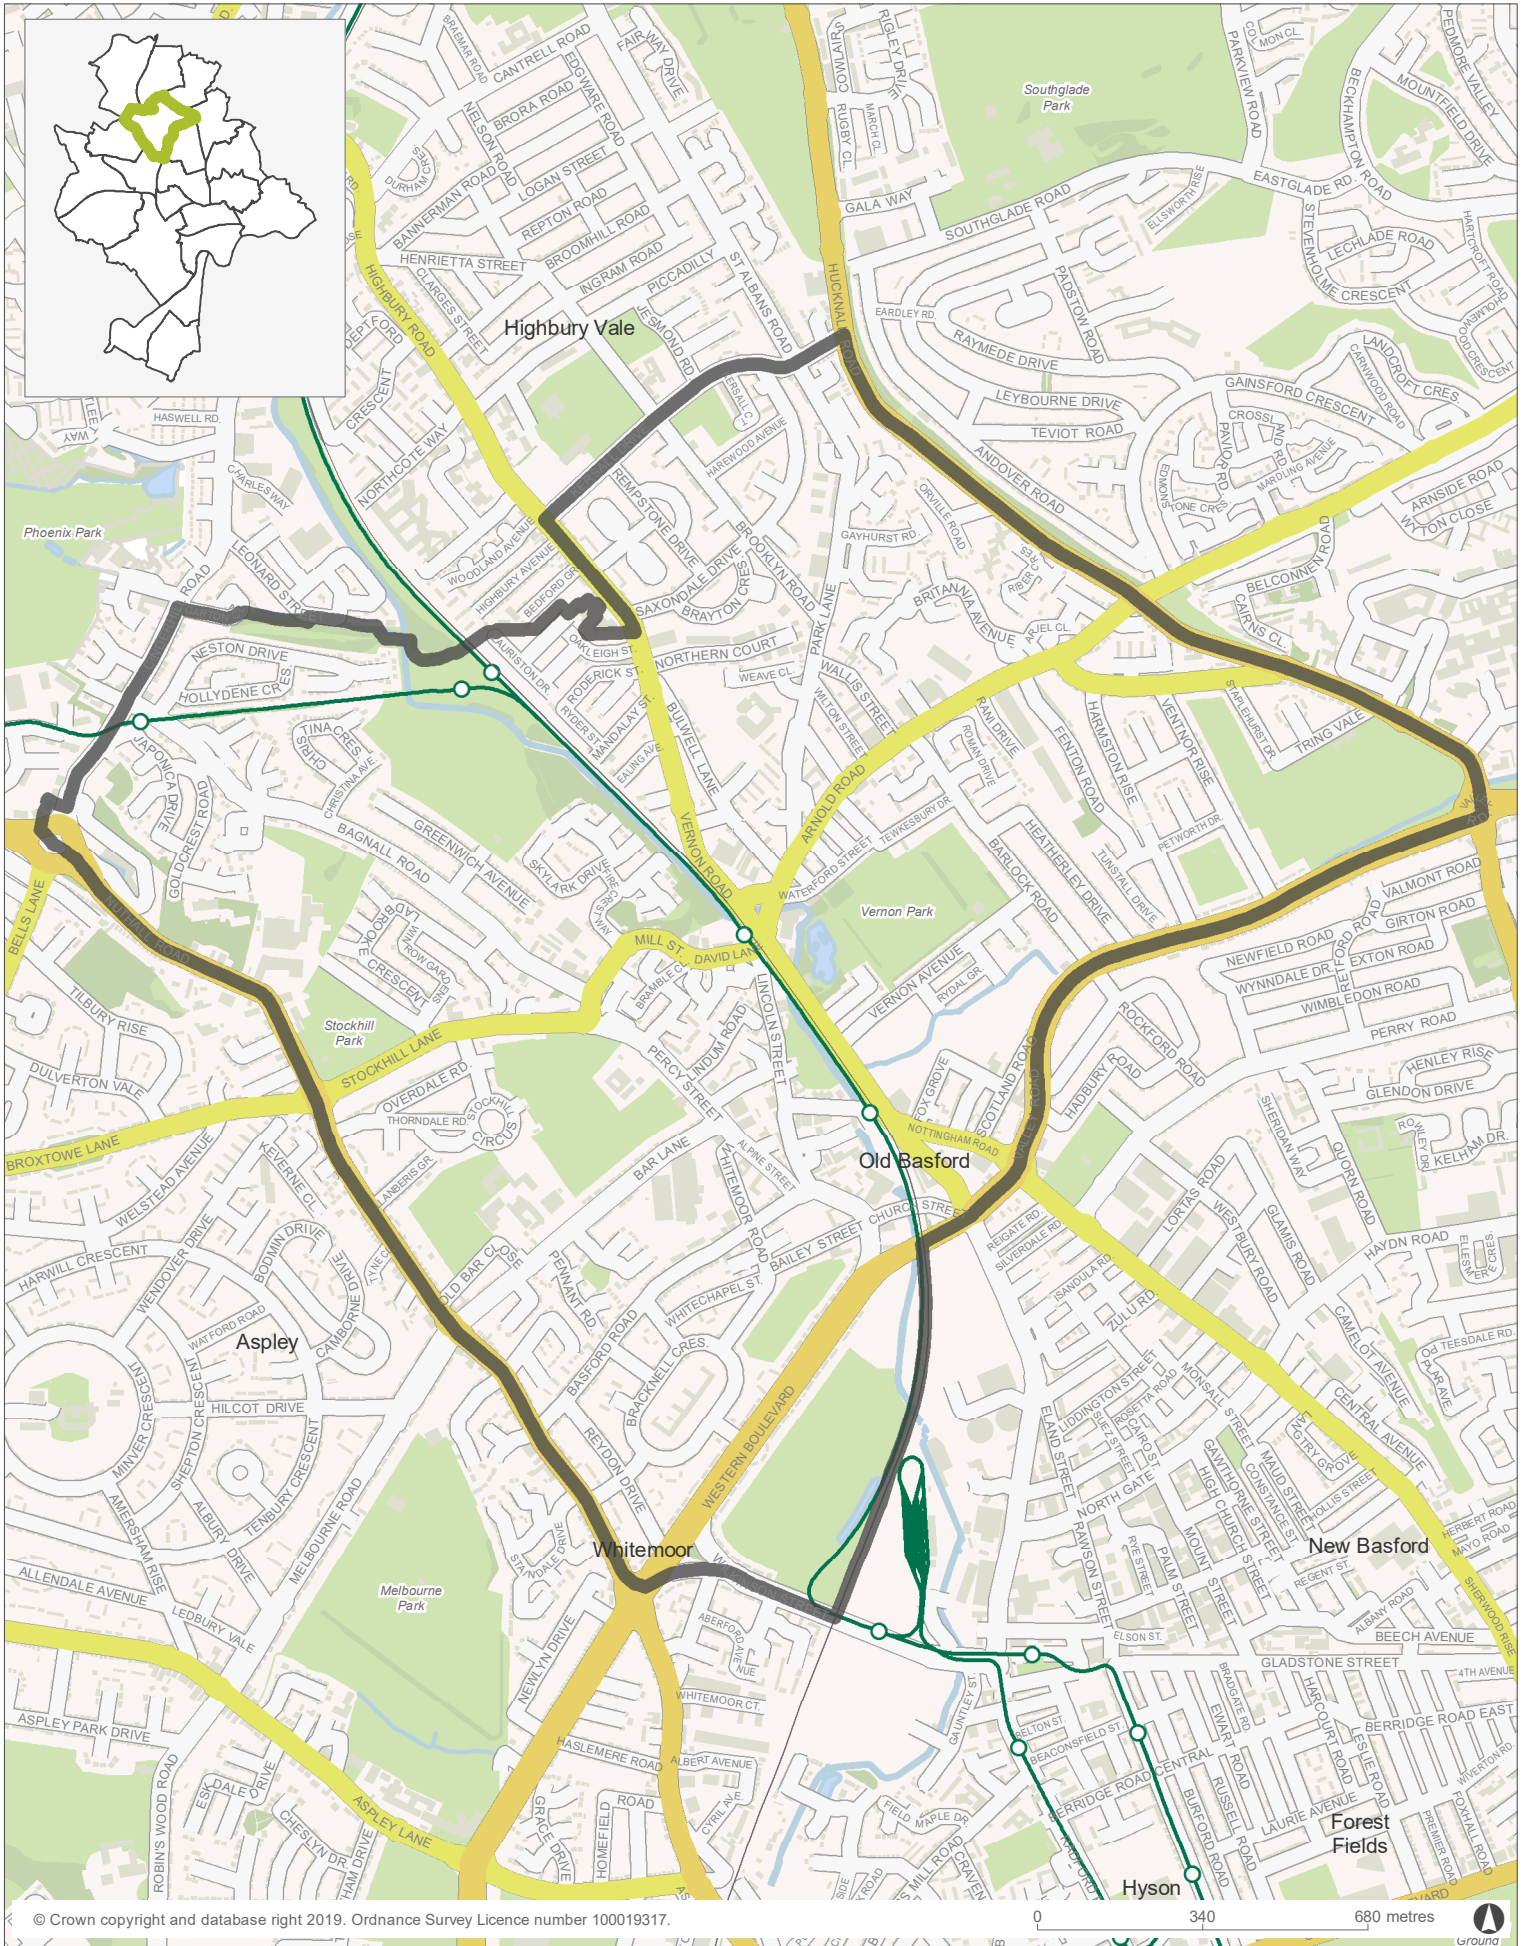

Nottingham City Wards 2019 | Basford

Ward Boundary