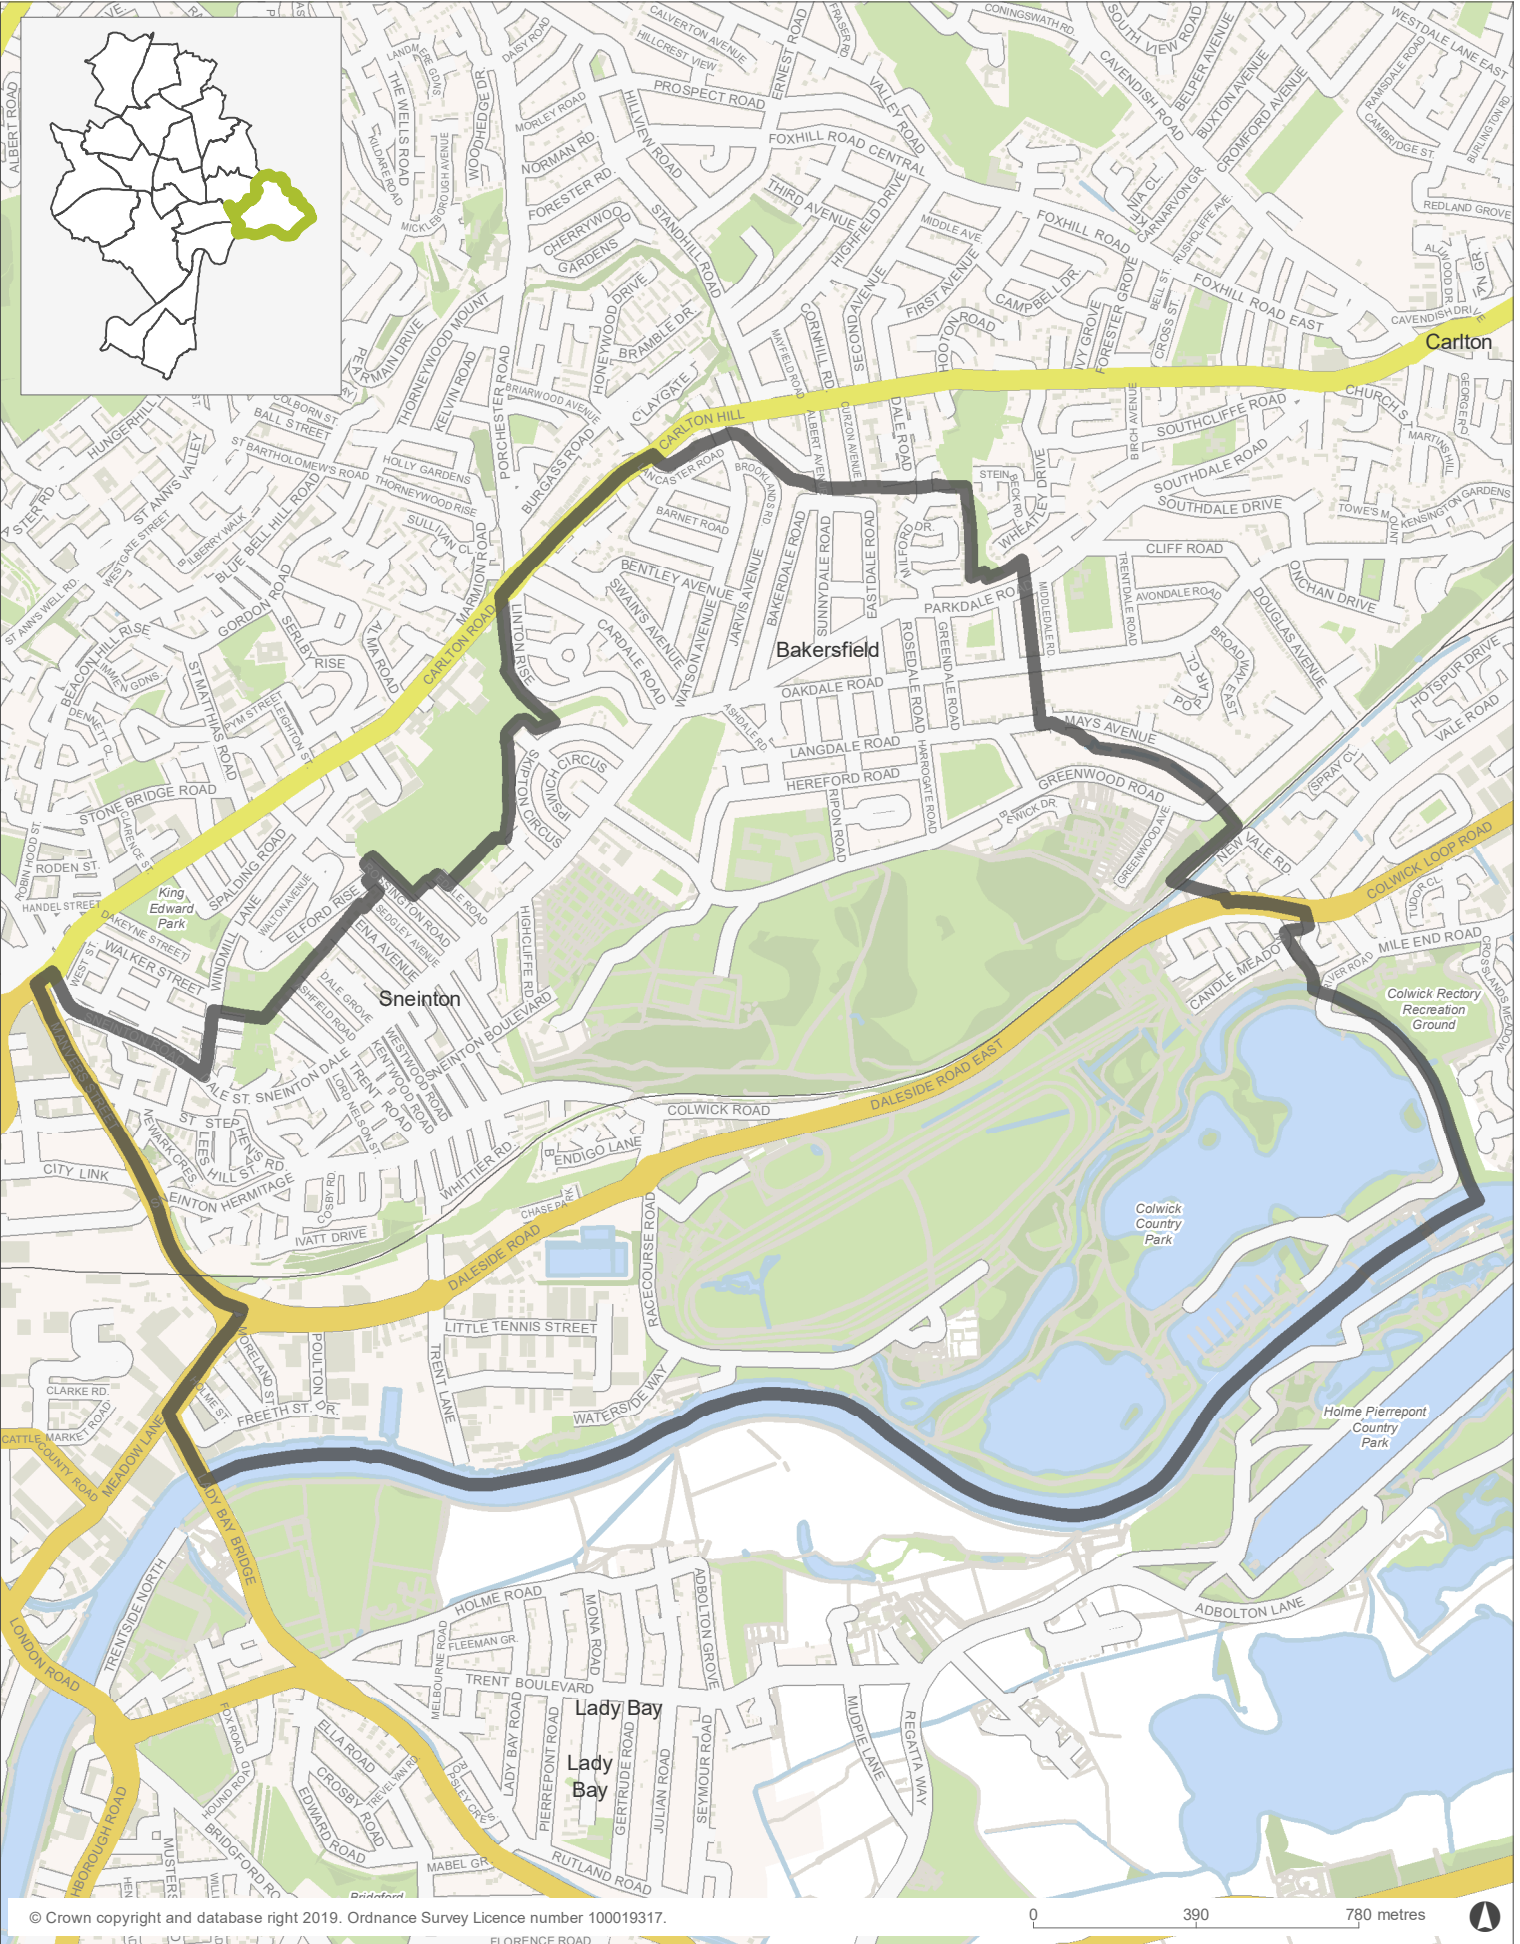

Nottingham City Wards 2019 | Dales

© Crown copyright and database right 2019. Ordnance Survey Licence number 100019317.

0 390 780 metres

 Ward Boundary

Nottingham
City Council