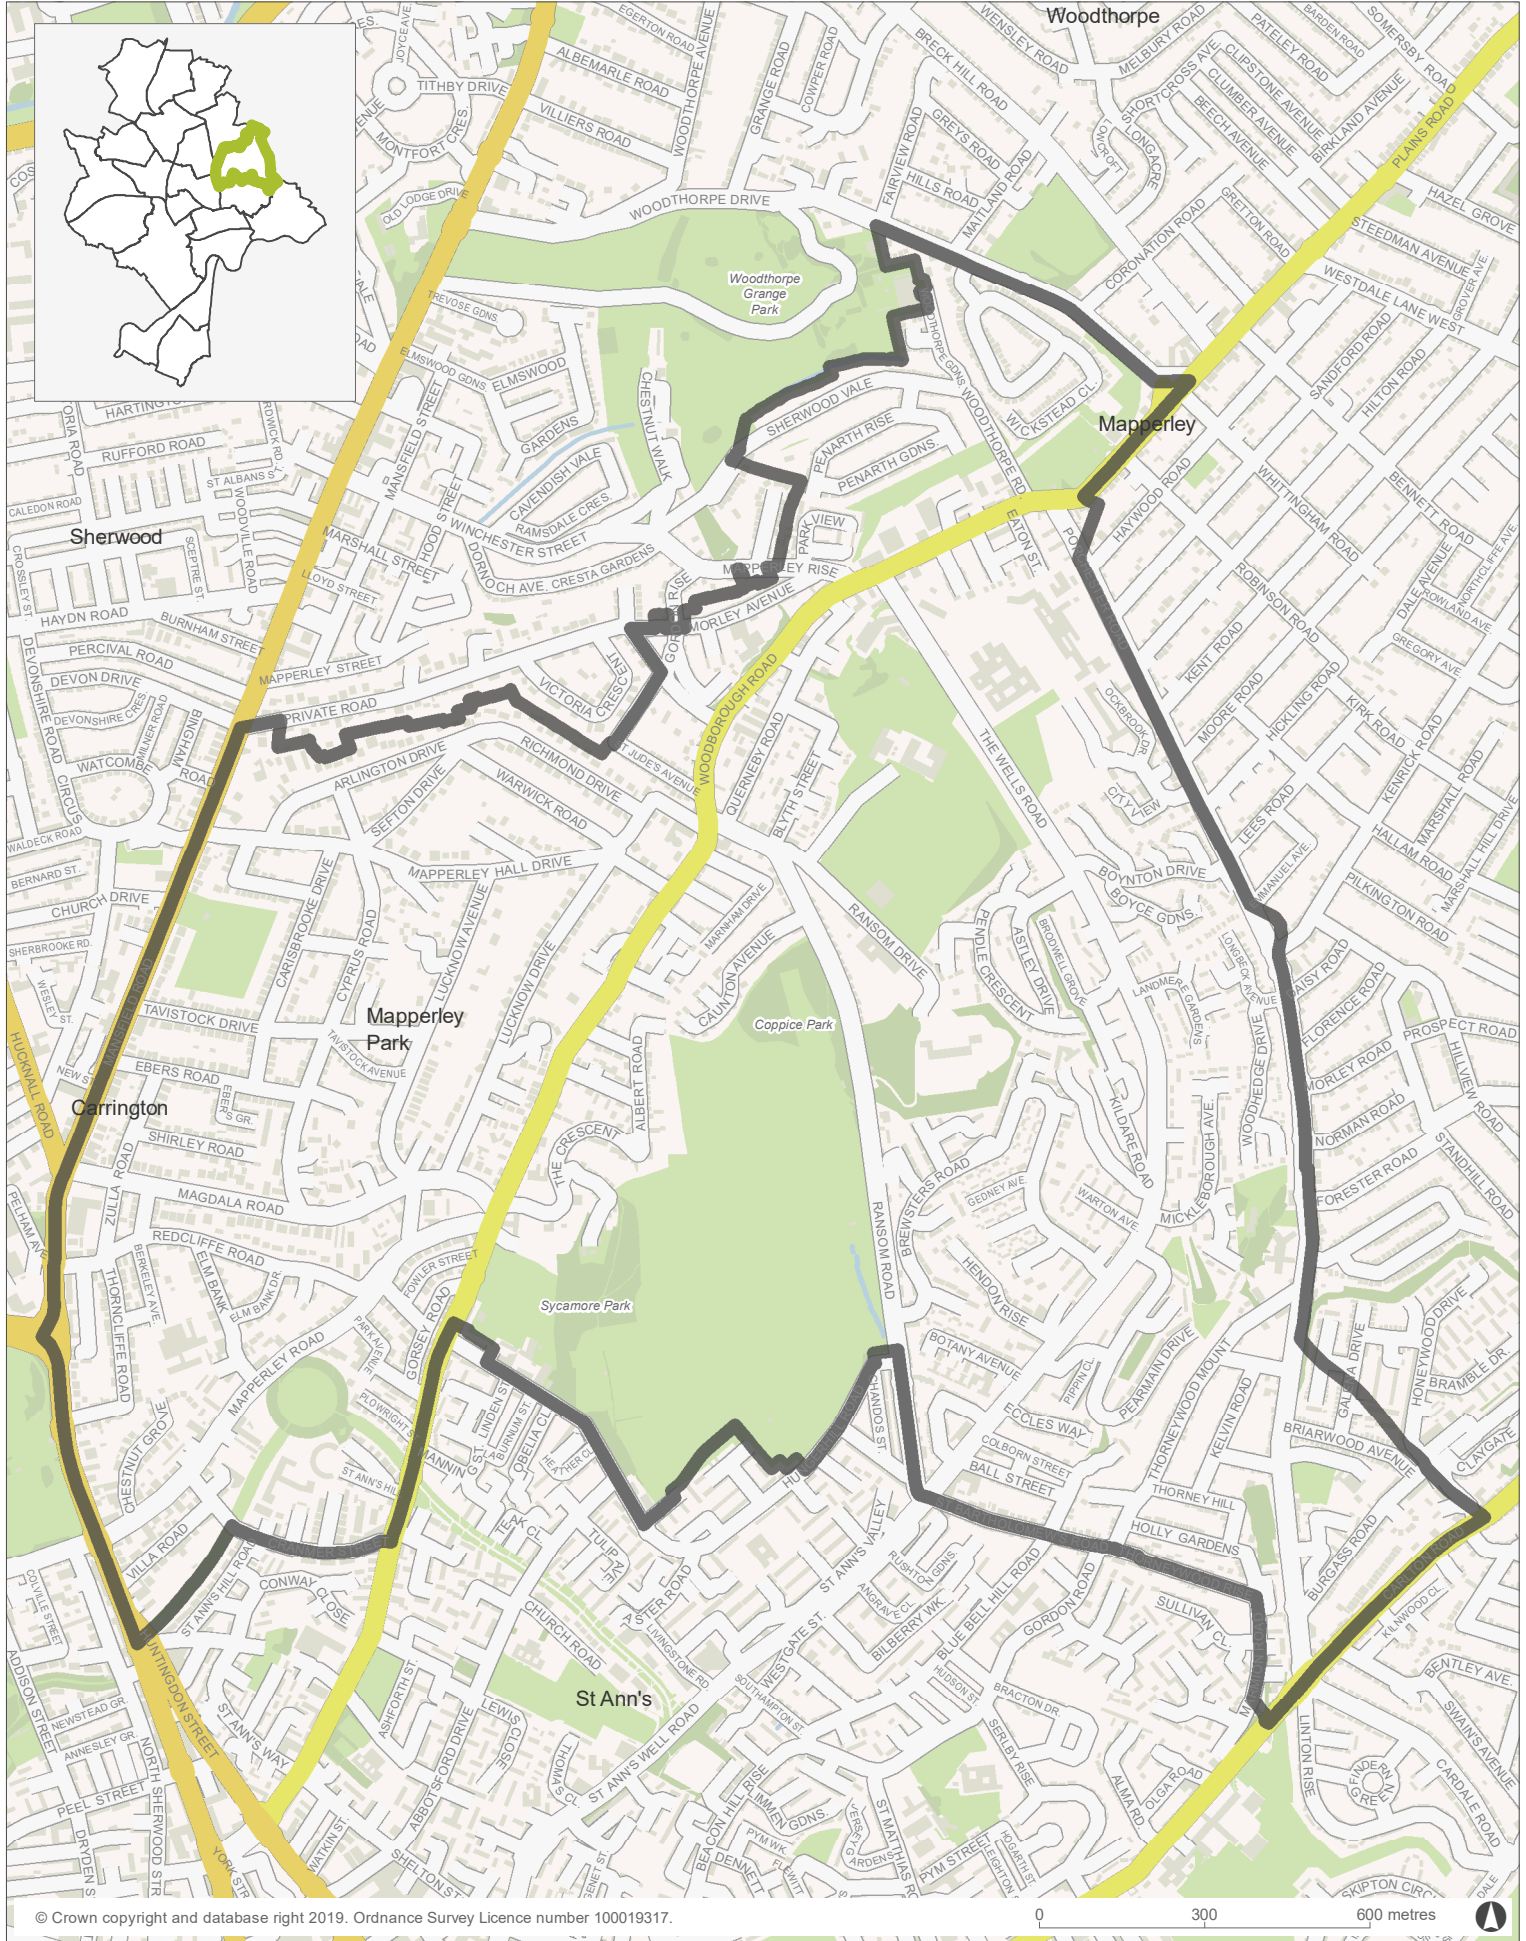

Nottingham City Wards 2019 | Mapperley

© Crown copyright and database right 2019. Ordnance Survey Licence number 100019317.

 Ward Boundary

GIS team

Nottingham City Council