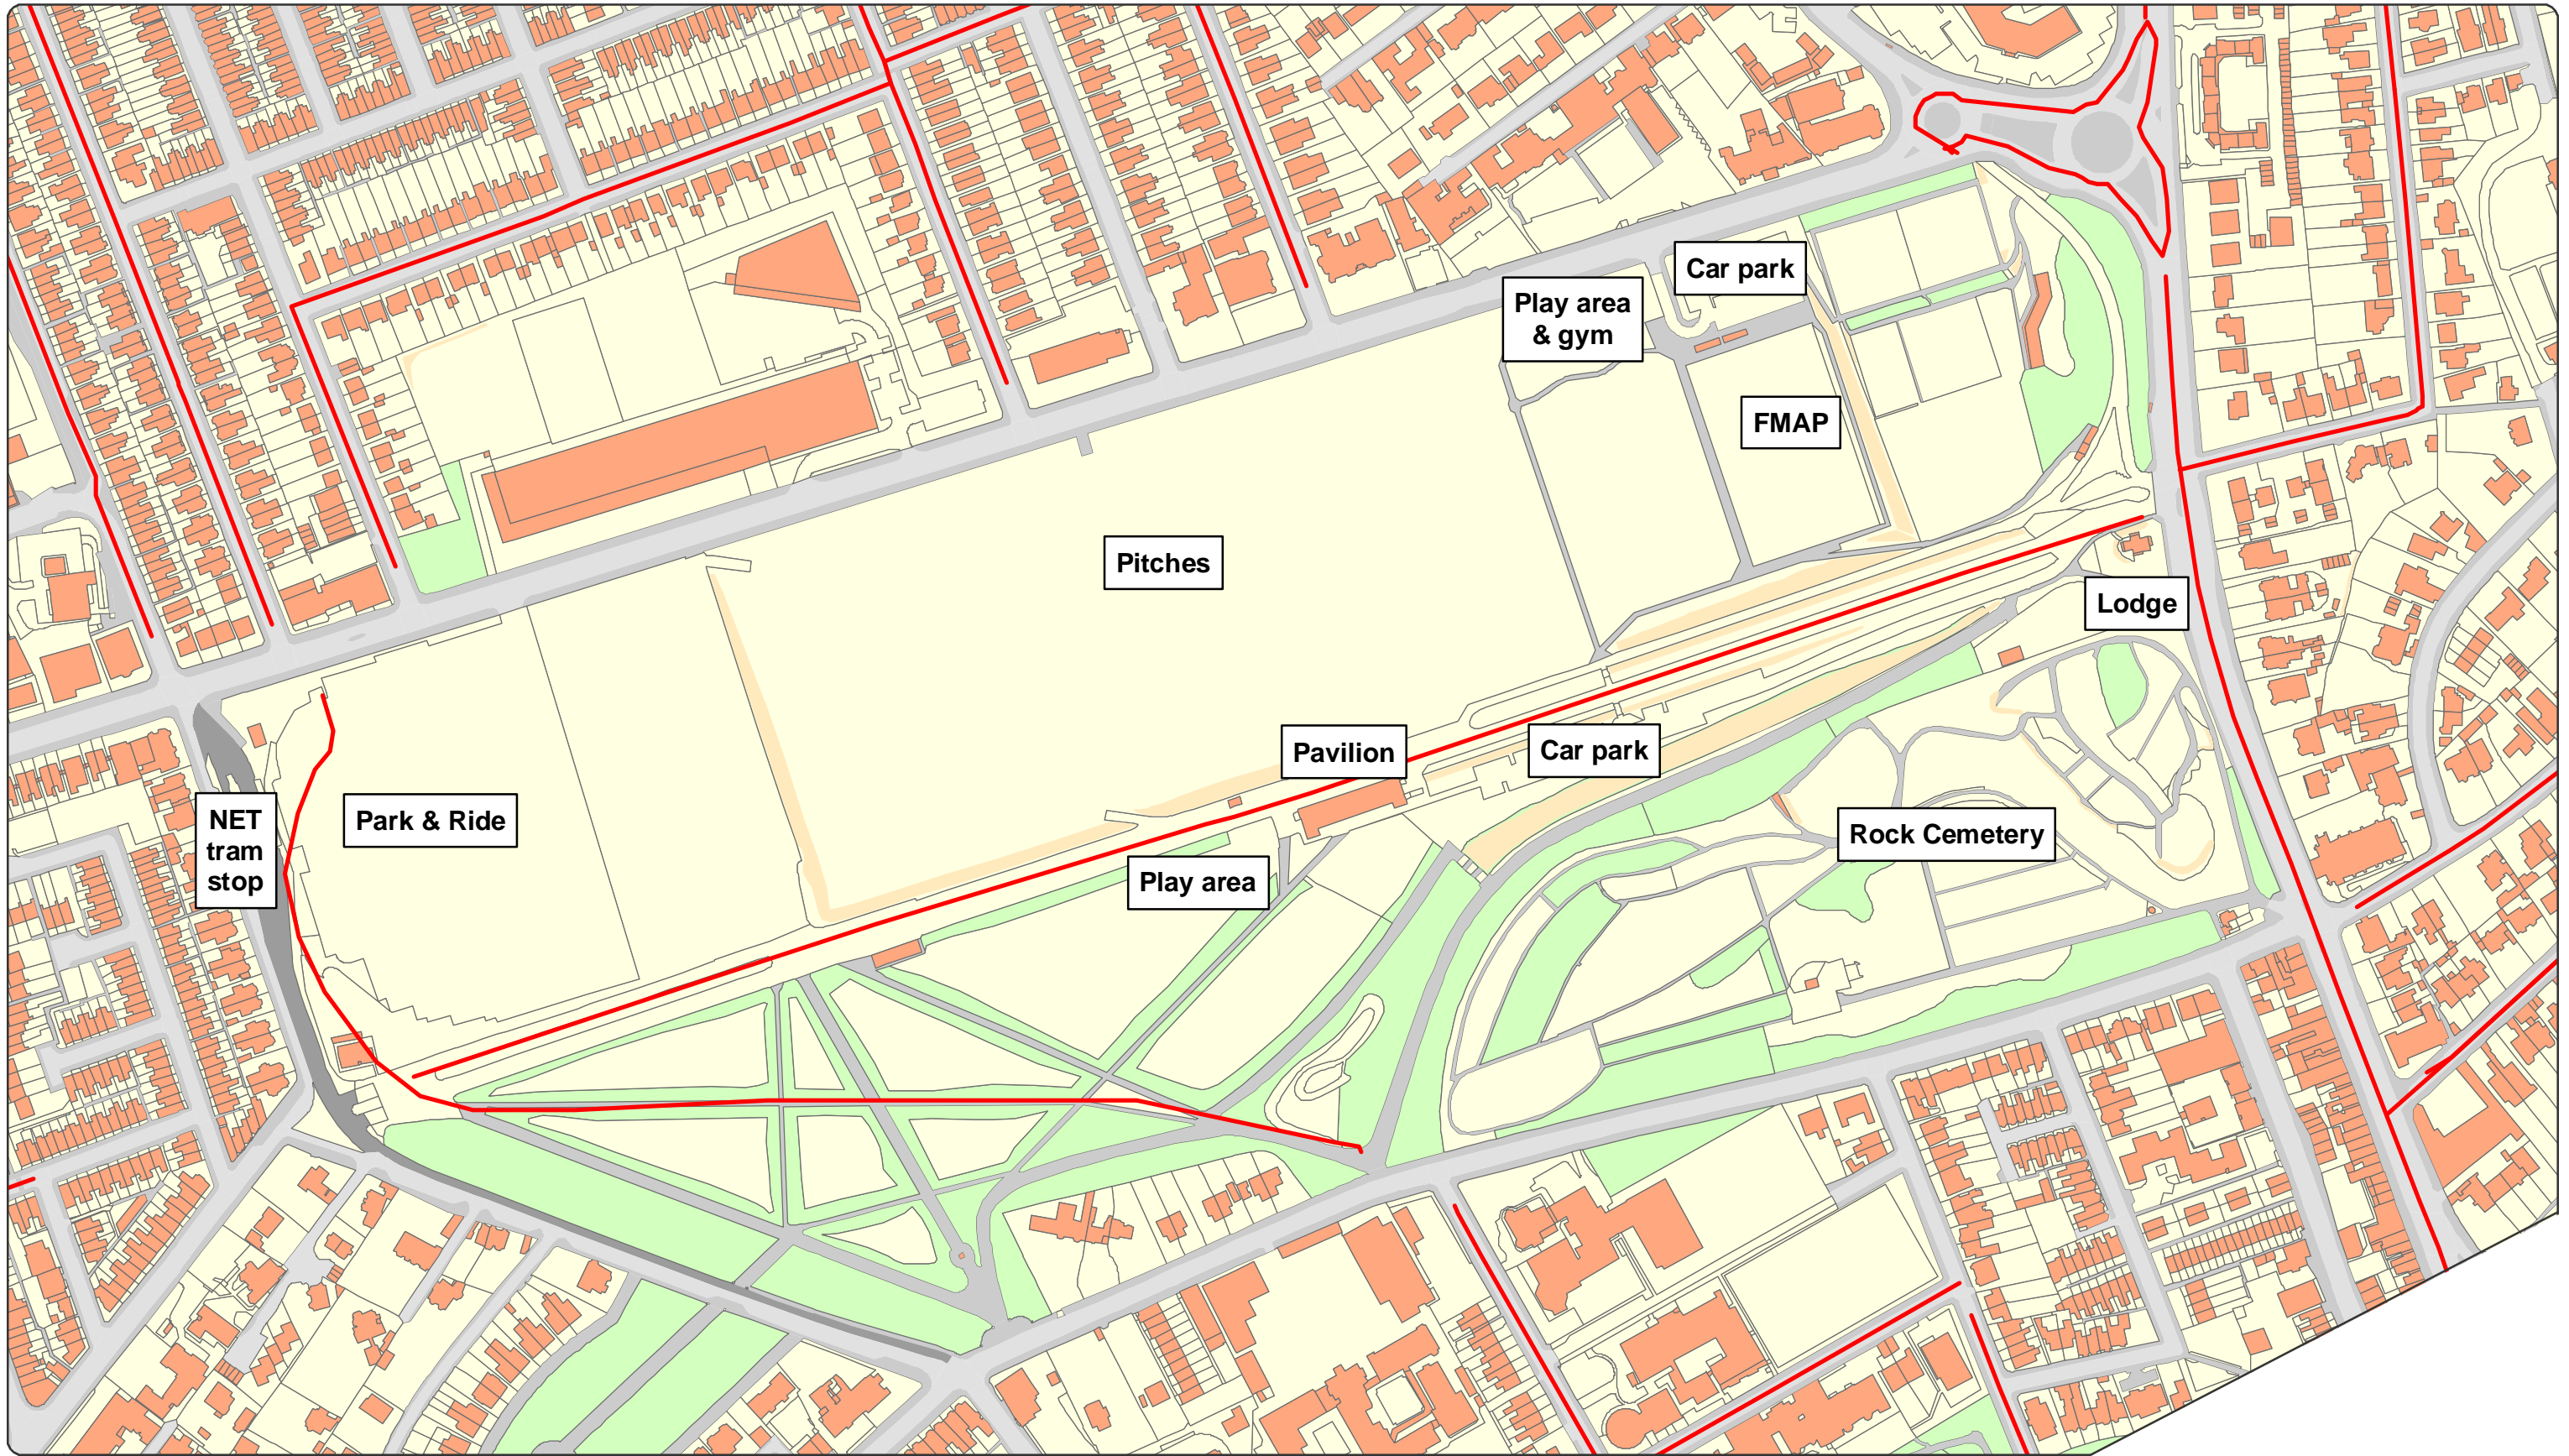

Forest Recreation Ground

Key

— Cycle_Paths

© Crown copyright and database right 2012. Ordnance Survey Licence number 100019317.
Parks & Open Spaces Service
20-03-2012