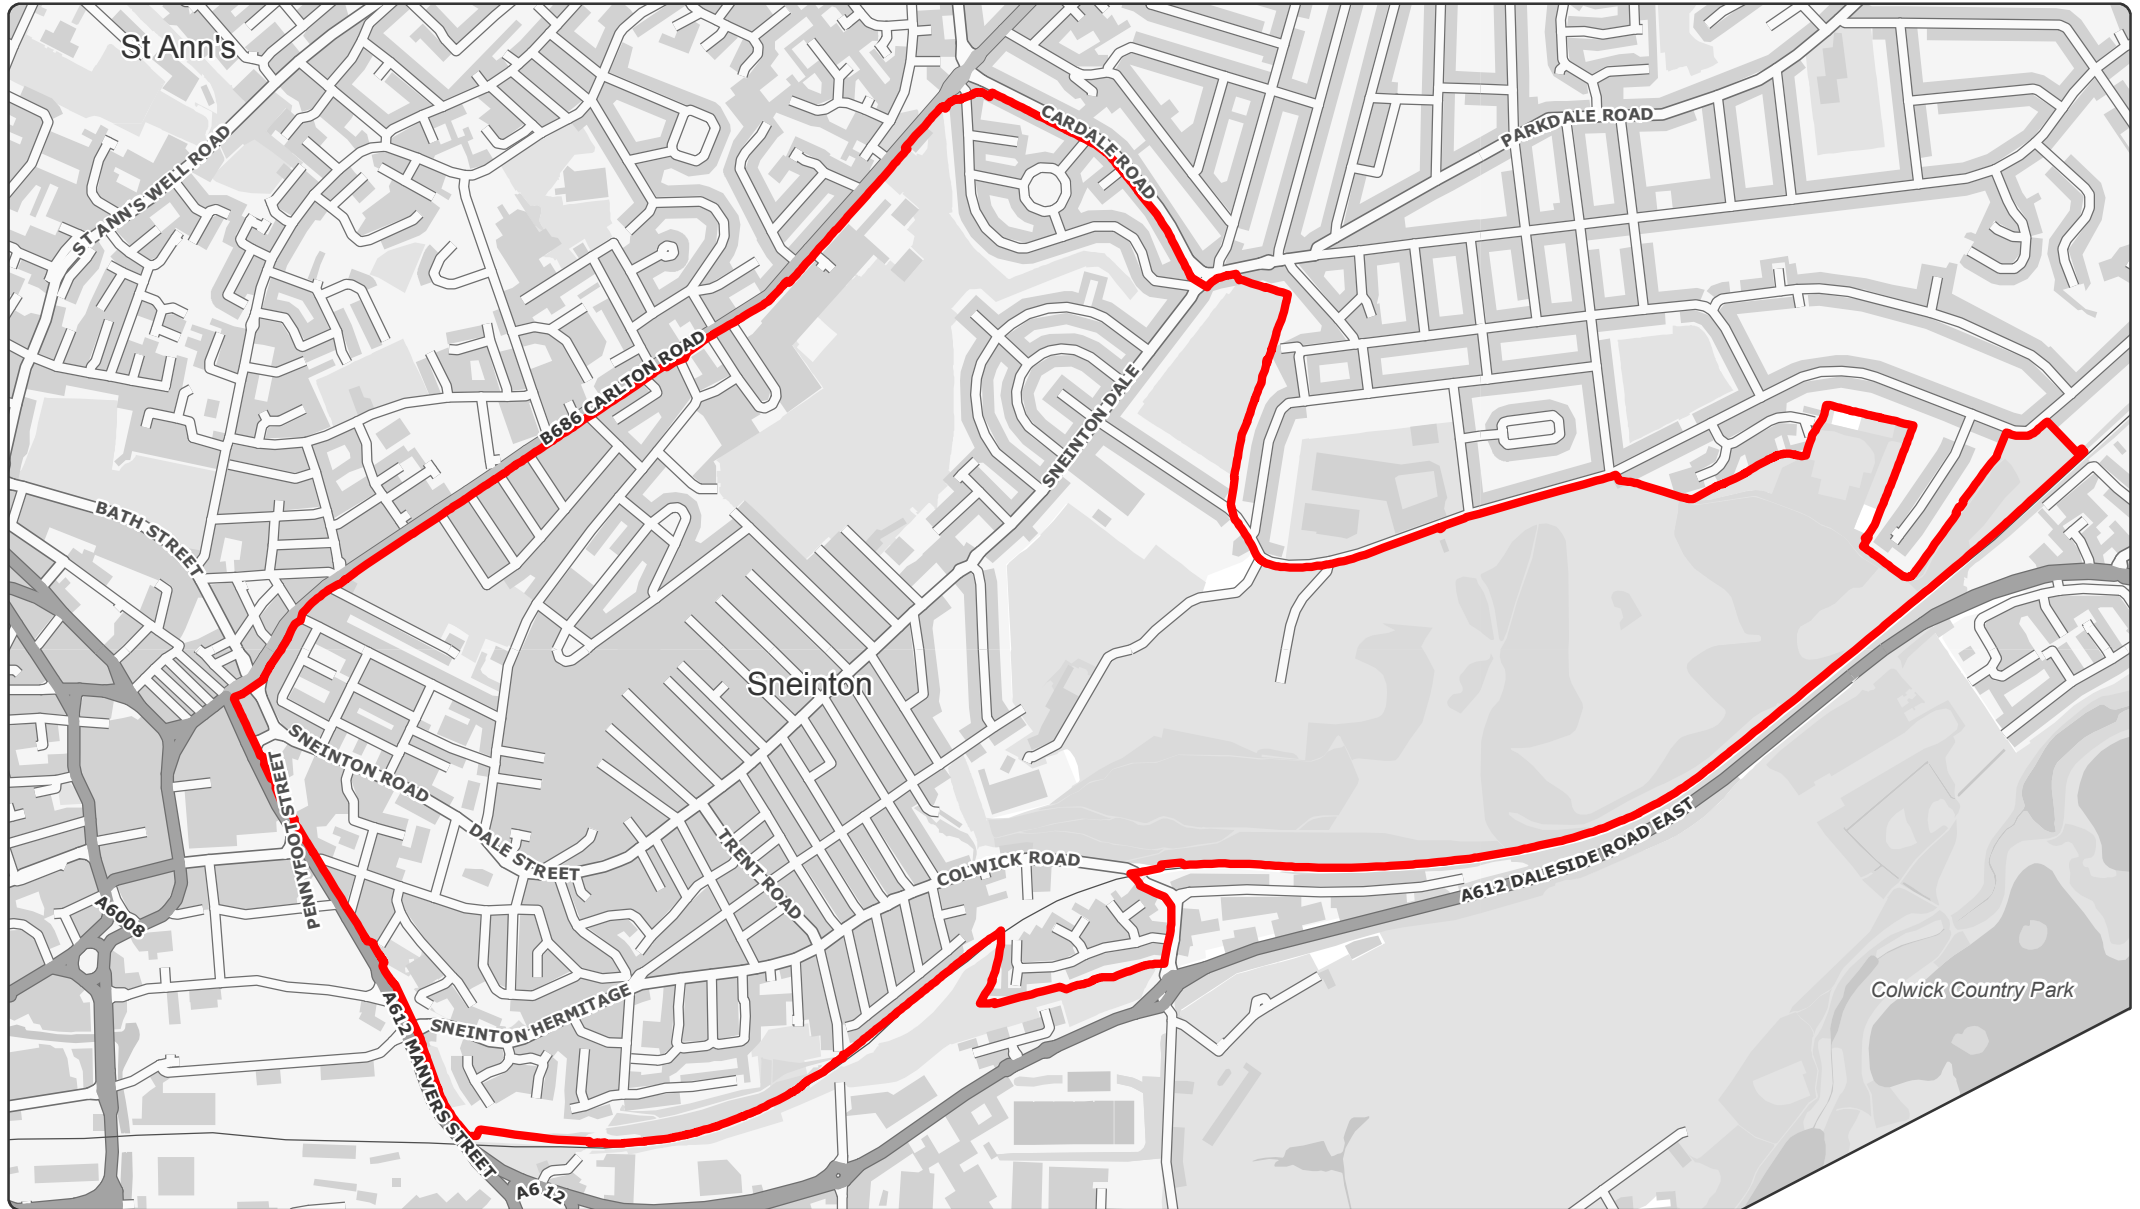

Sneinton Neighbourhood Area - Approved Boundary February 2015

Key

 Sneinton Neighbourhood Area Boundary

© Crown copyright and database right 2015. Ordnance Survey Licence number 100019317.
S:\GIS Shared\Apama\Sneinton Neighbourhood\Sneinton Neighbourhood Boundary.mxd GIS Team 25/03/2015