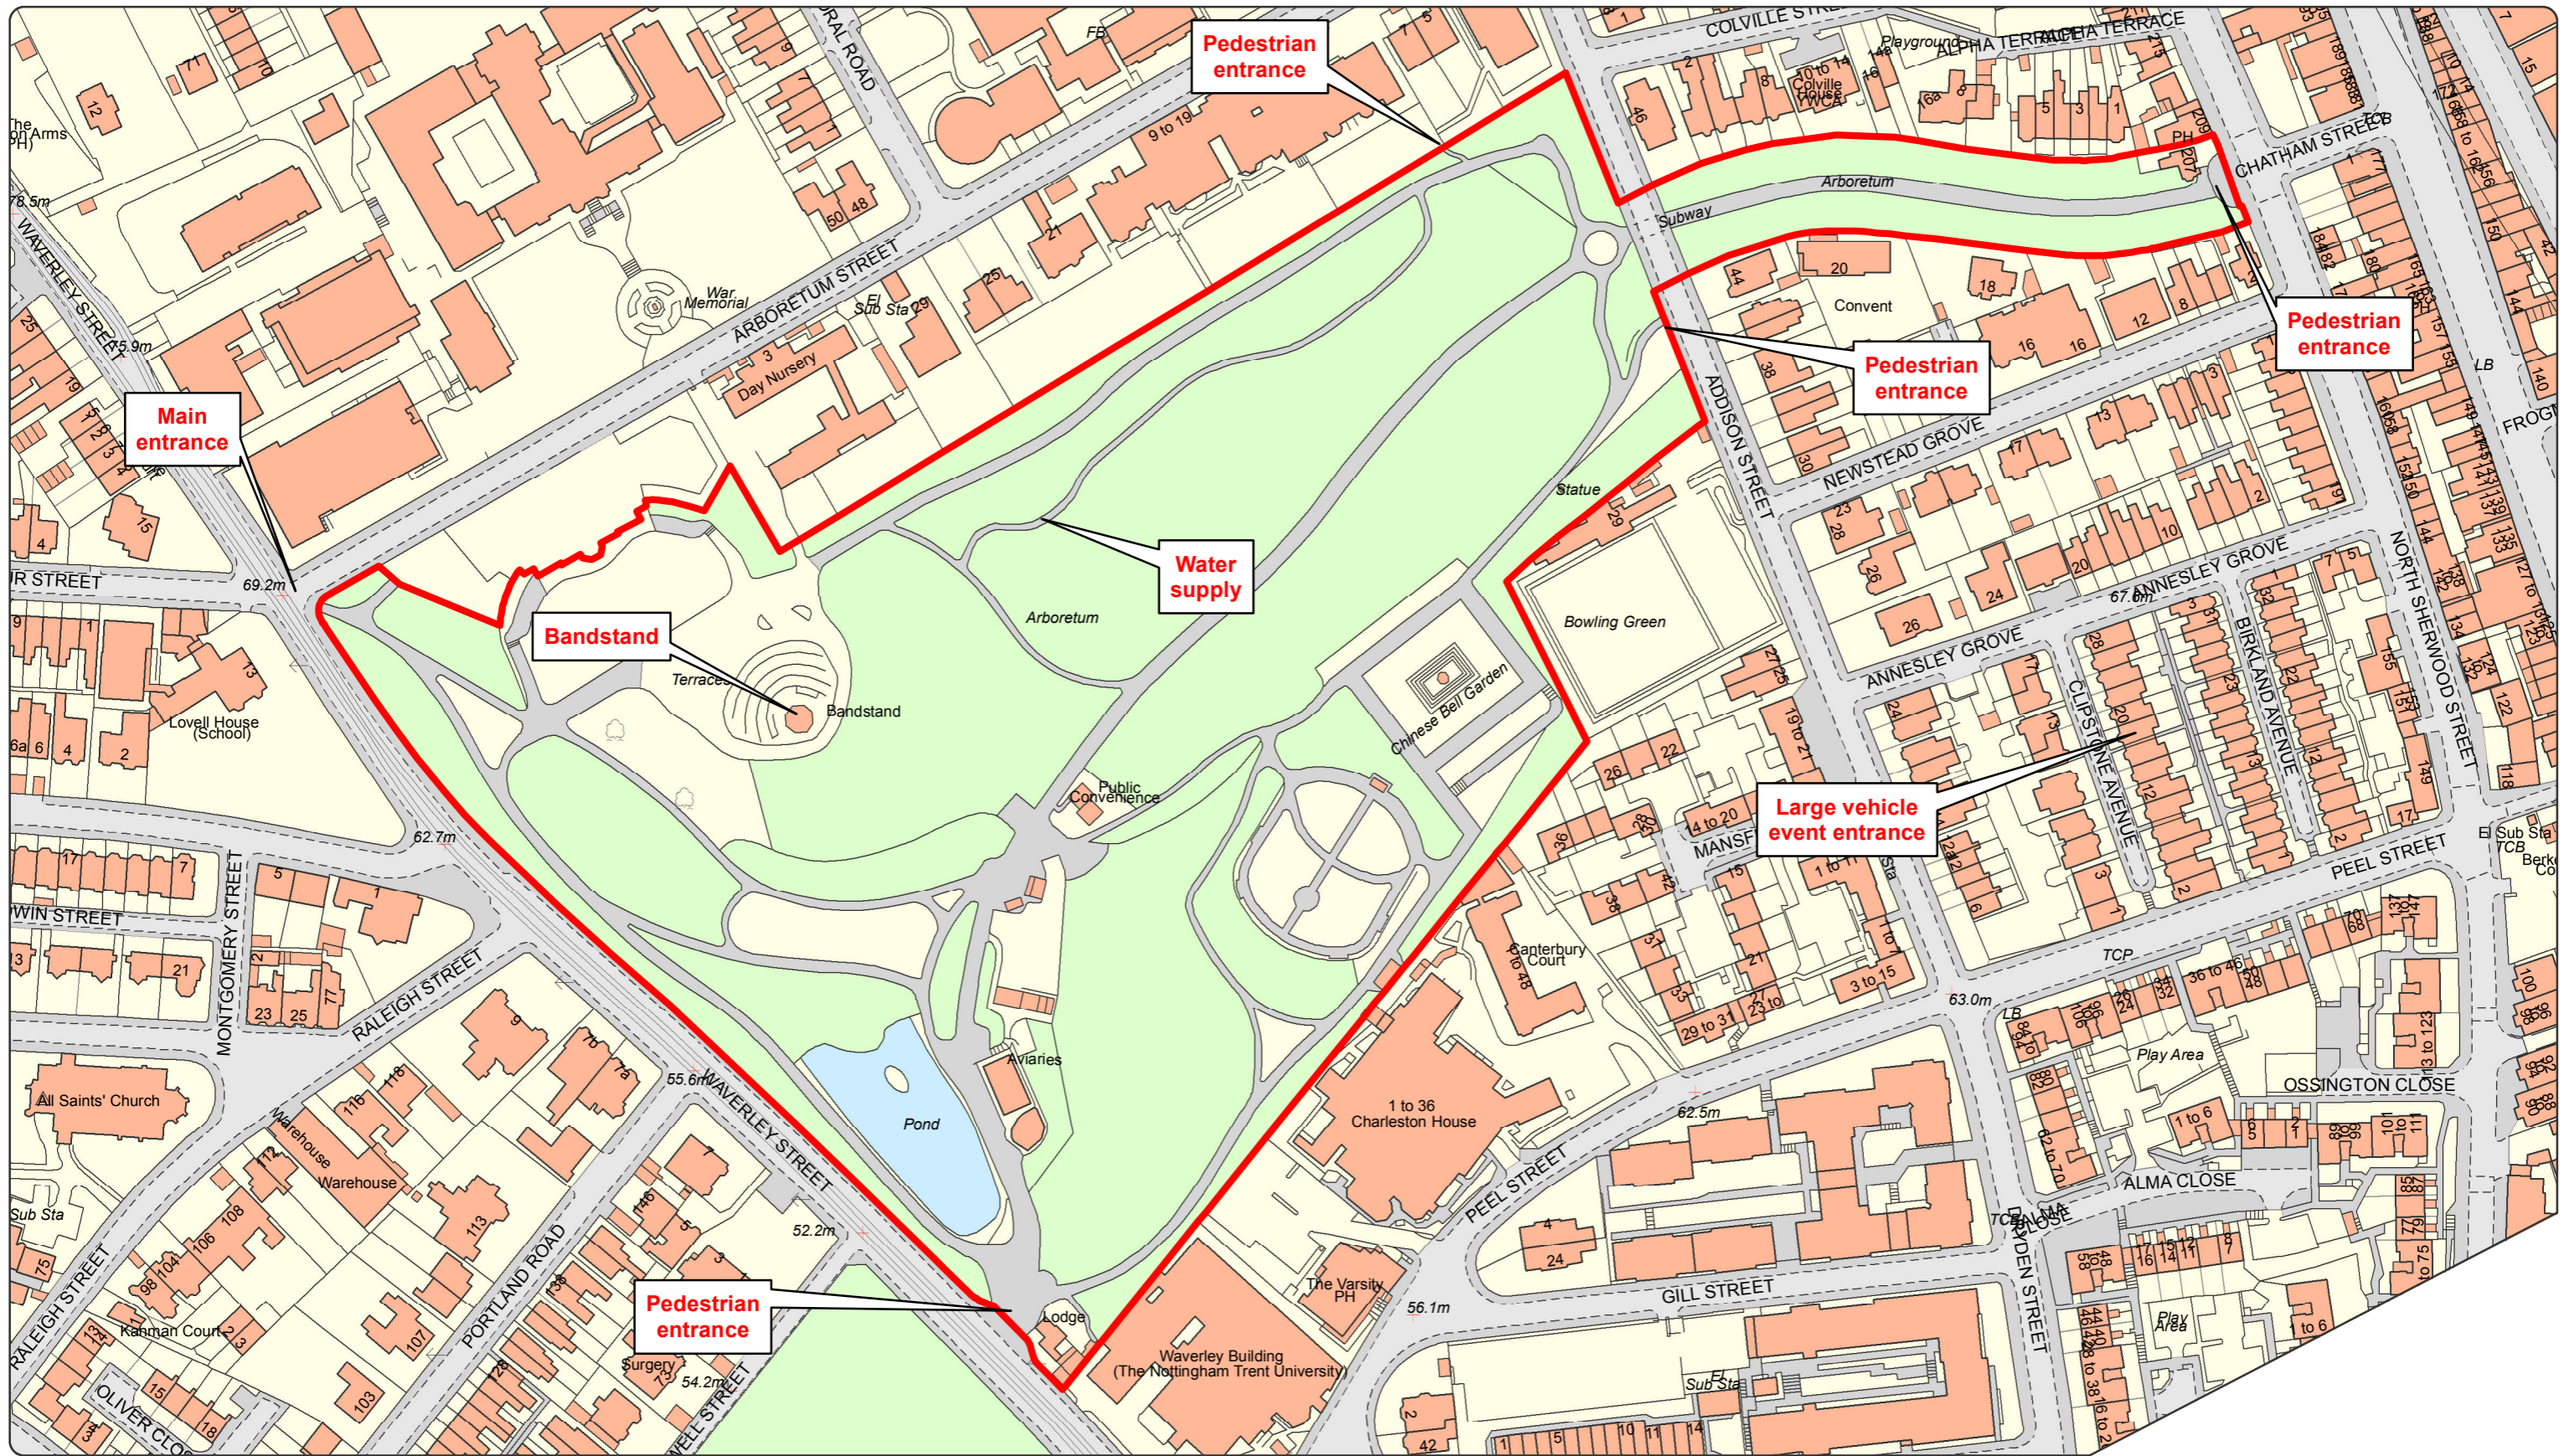

The Arboretum, Nottingham

© Crown copyright and database right 2014. Ordnance Survey Licence number 100019317.
H:\Users\DOLACS\Sprt&Rec\James D\Events - Arbo.mxd Parks Service 23/10/2014