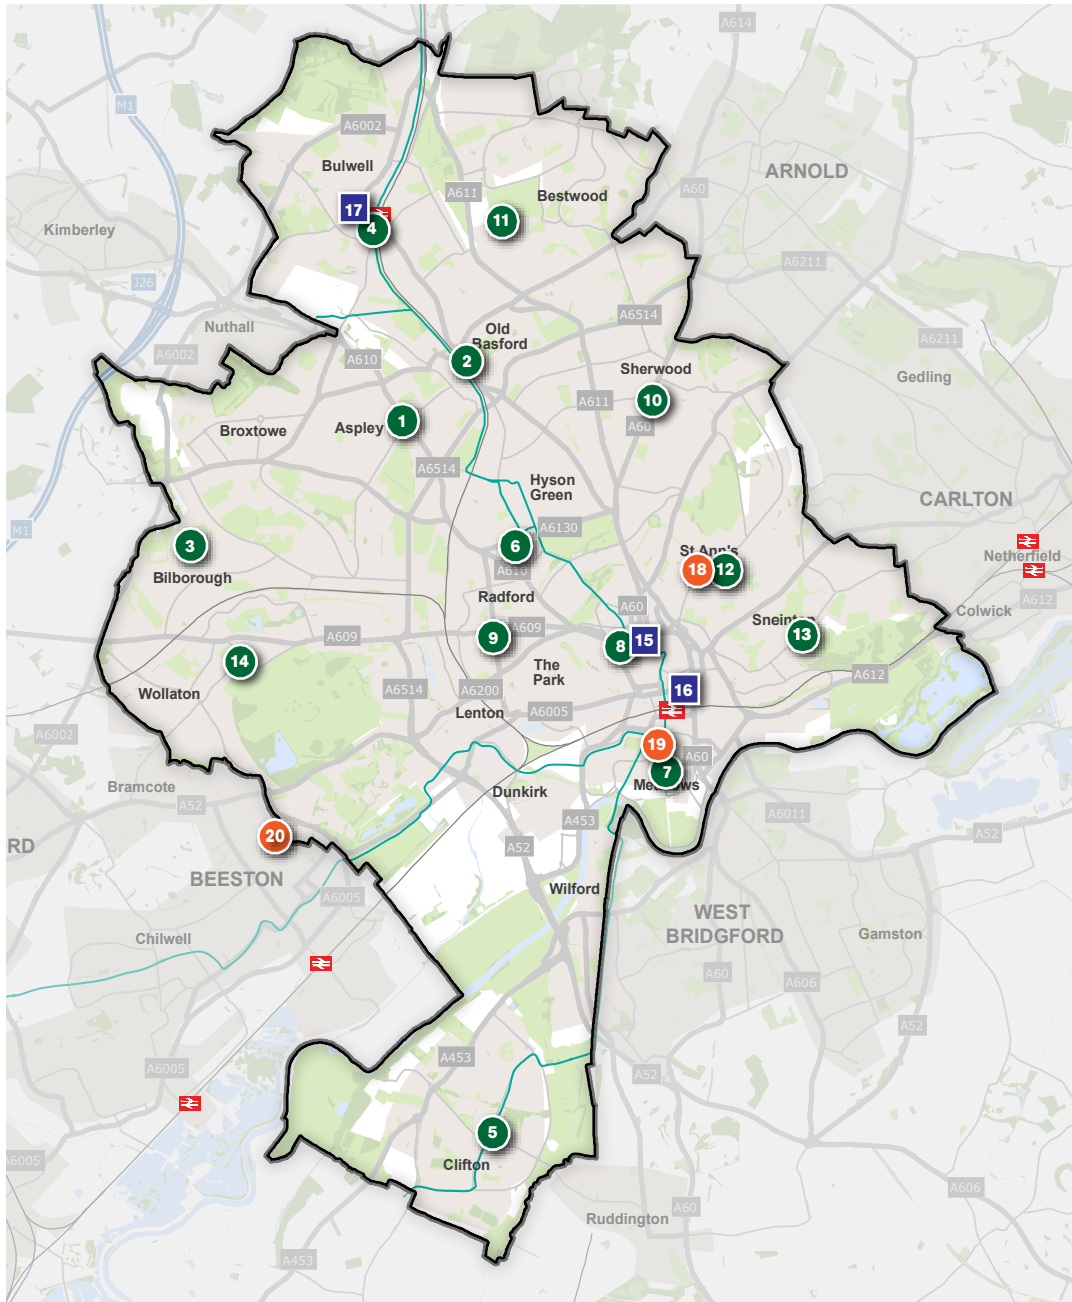

Public Access Computers Nottingham City

1. Aspley Library
2. Basford Library
3. Bilborough Library
4. Bulwell Riverside Library
5. Clifton Library
6. Hyson Green Library
7. Meadows Library
8. Nottingham Central Library
9. Radford-Lenton Library
10. Sherwood Library
11. The Dales Centre
12. Southglade Library
13. St Ann's Valley Library
14. Wollaton Library

15. Nottingham Central Jobcentre Plus
16. Nottingham (Station Street) Jobcentre Plus
17. Nottingham (Bulwell) Jobcentre Plus

18. St Ann's Advice Centre
19. Hope House
20. The Bridges Community Trust

Kilometre
0 1.25