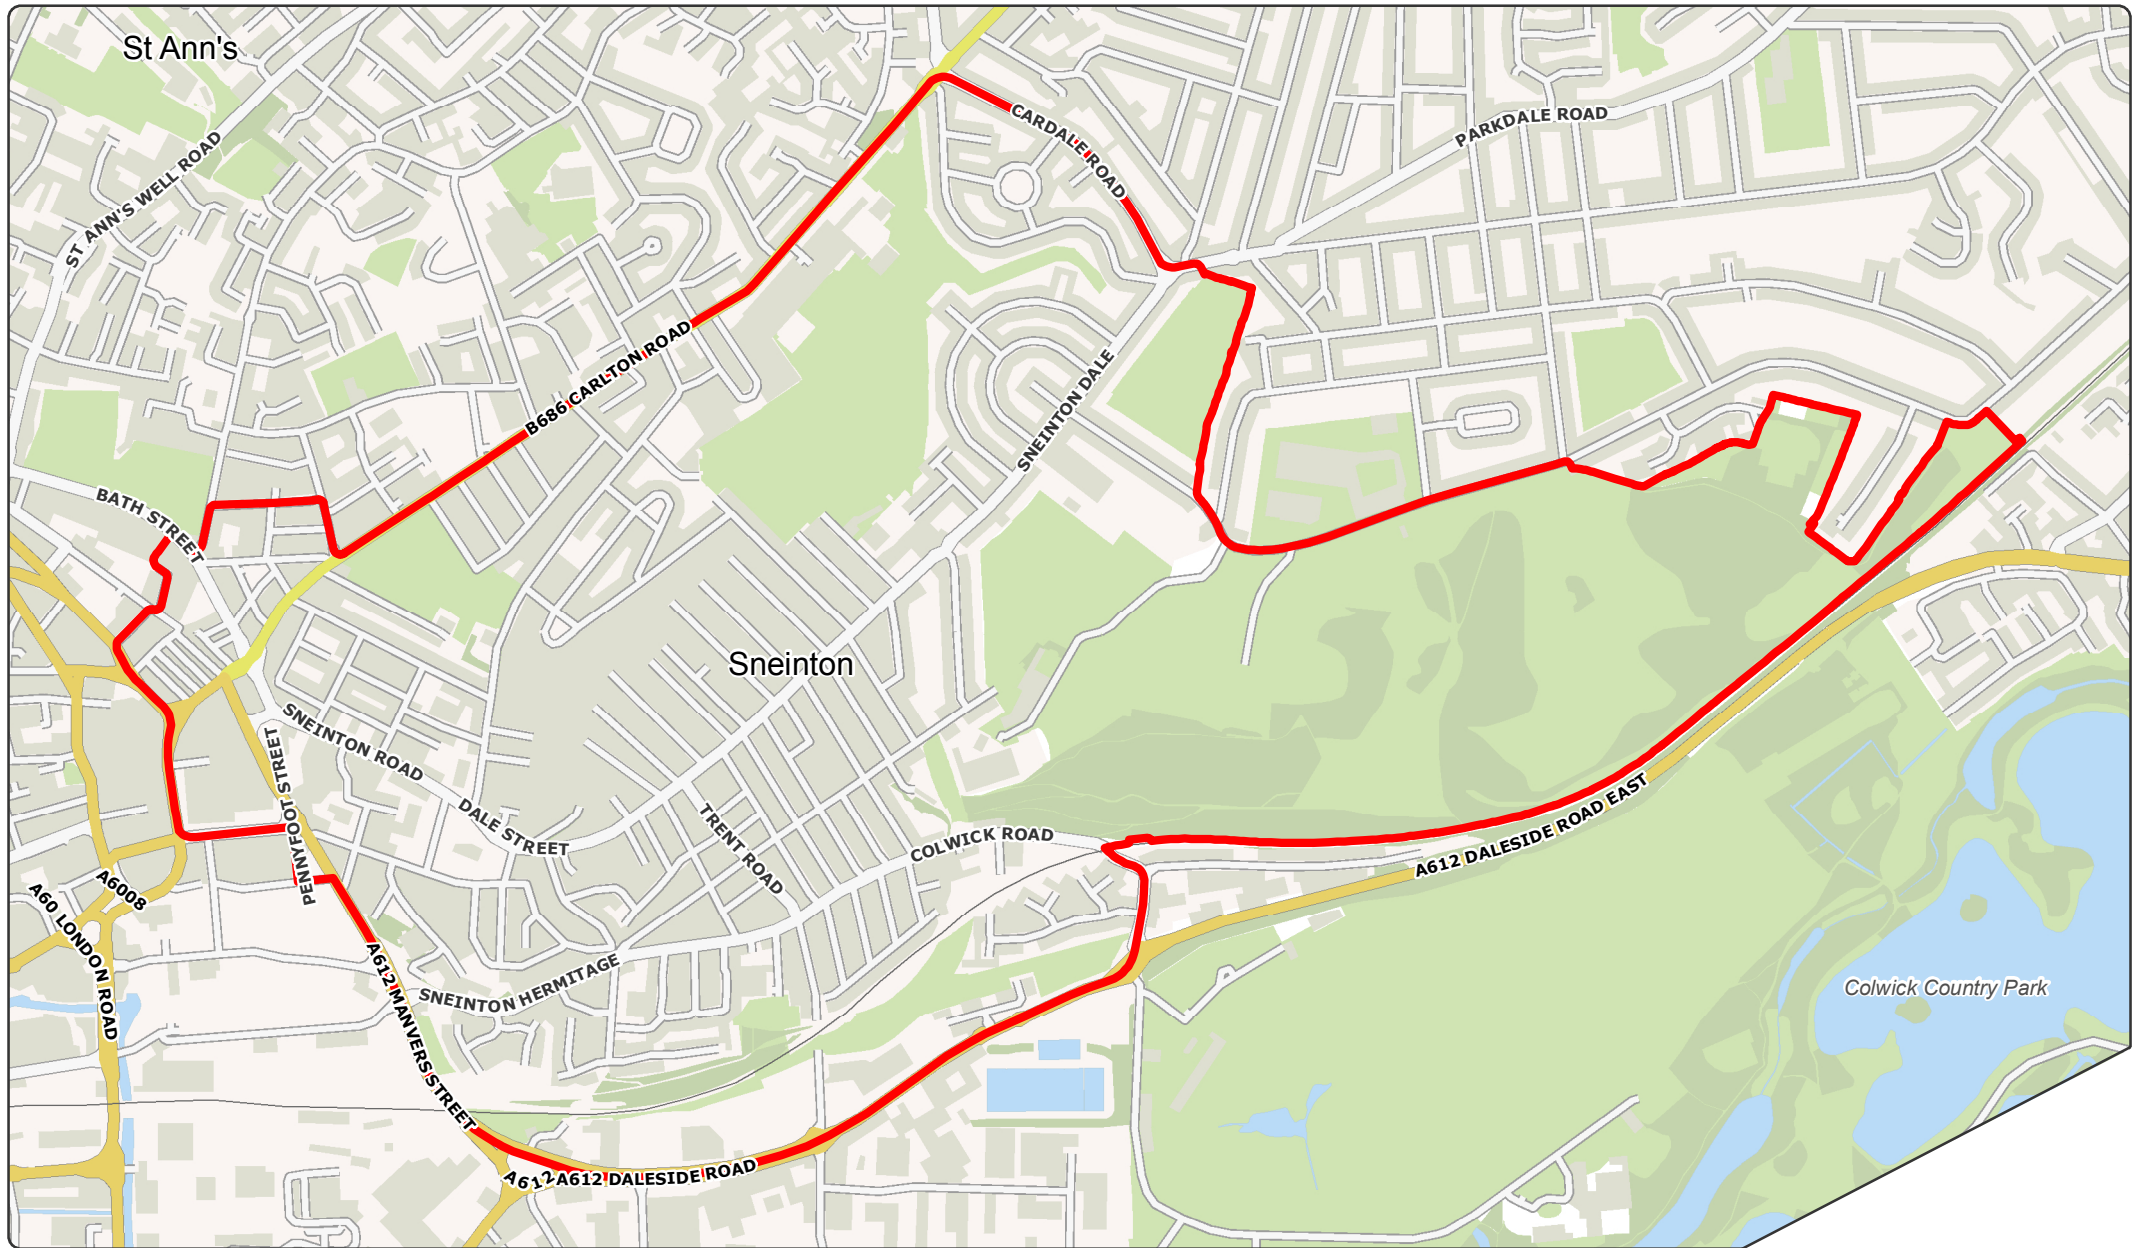

# Sneinton Neighbourhood Plan Boundary

Key

 Sneinton Neighbourhood Plan Boundary

© Crown copyright and database right 2014. Ordnance Survey Licence number 100019317.  
HSD Planning Policy and Research Team 18/08/2014